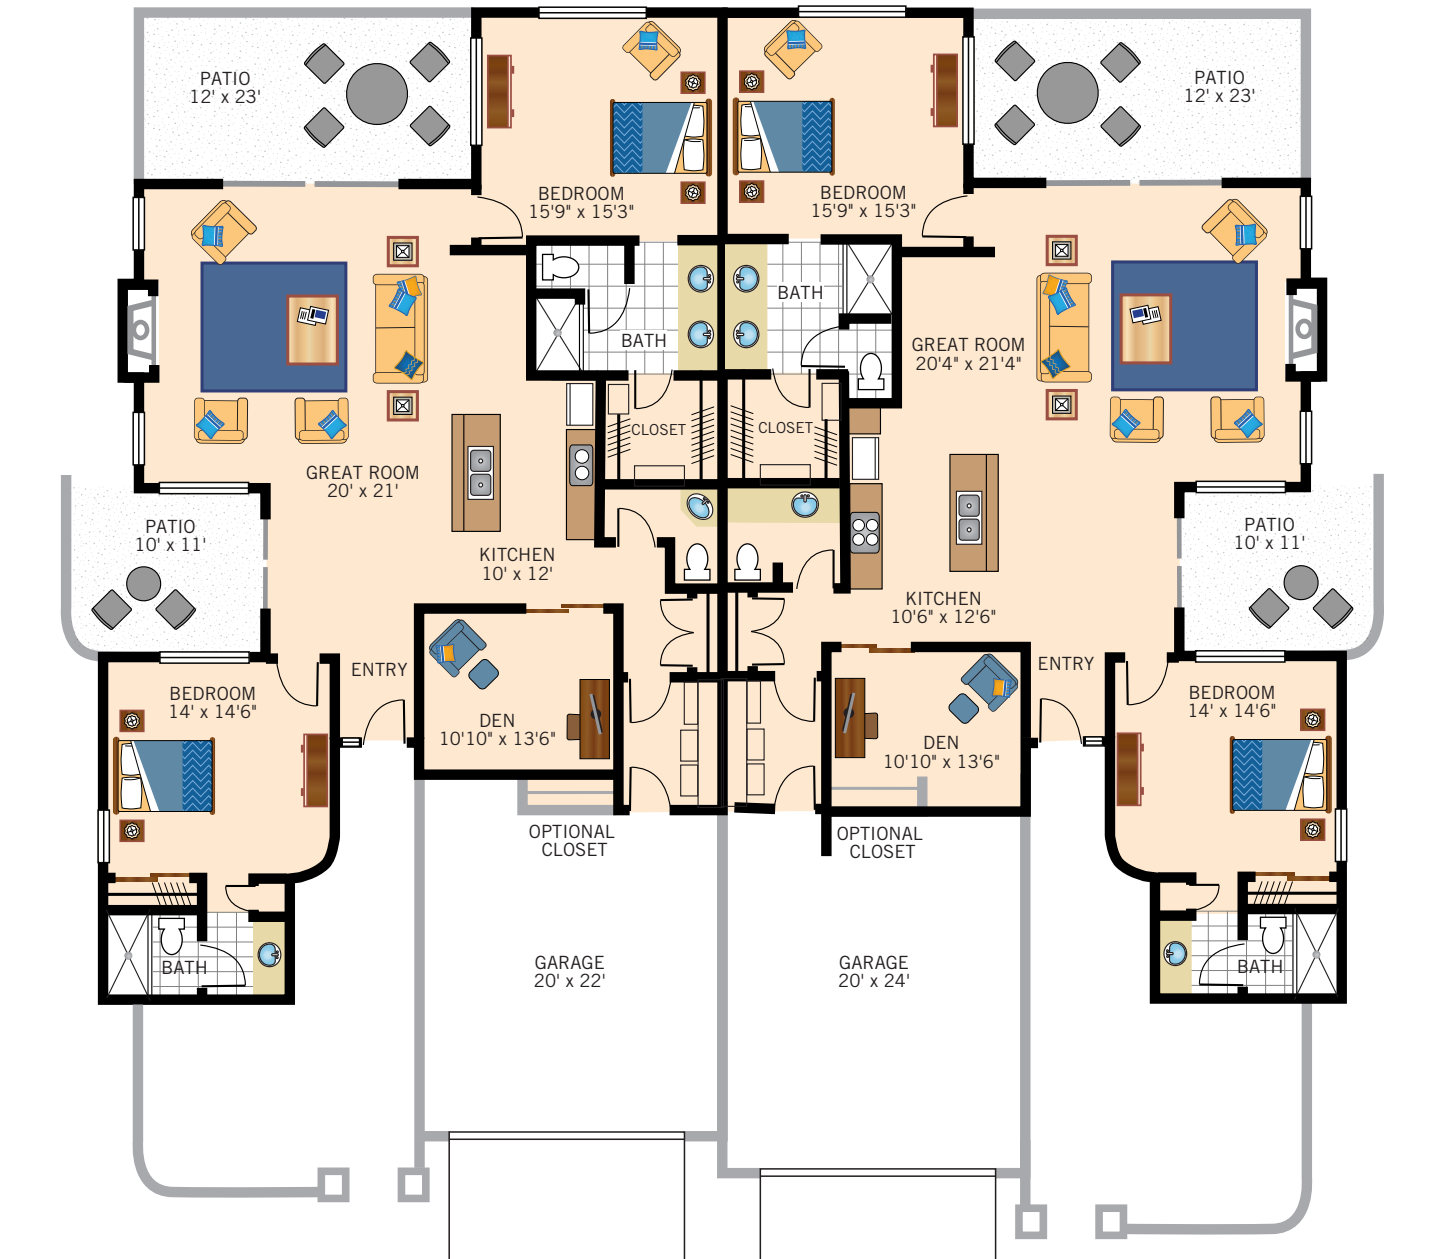

**CASITA**

1,970 & 2,004 Square Feet

*Floor plans are not to scale and are shown for comparative purposes only.  
Actual apartment floor plans may have minor variations.*