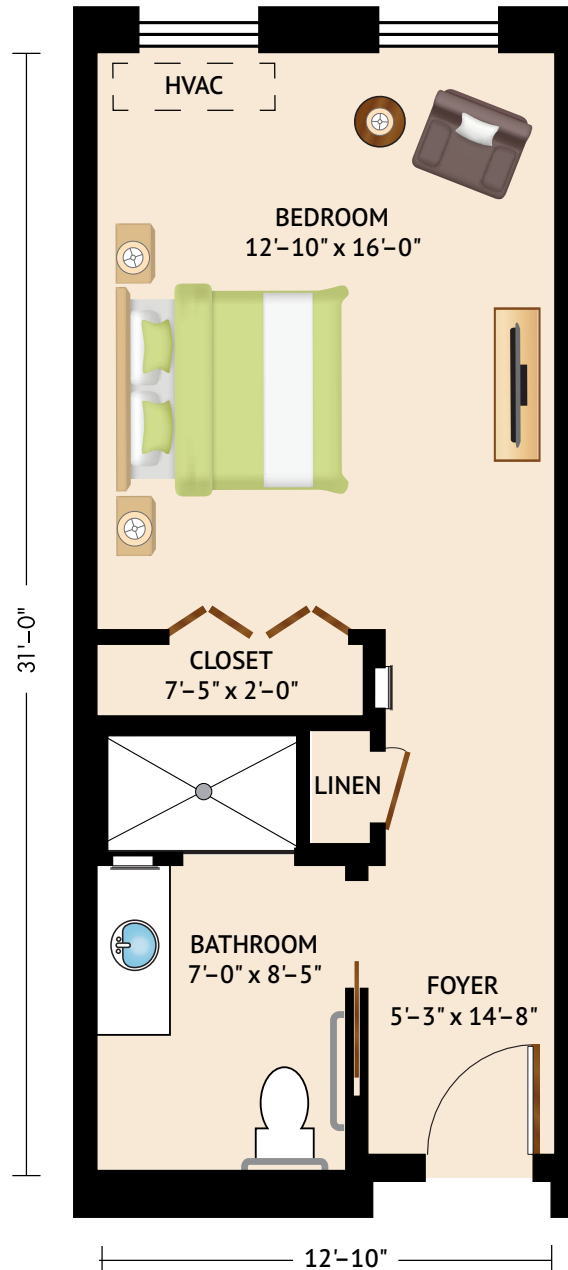

THE HUMMINGBIRD – STUDIO WITH BATH
 380 Square Feet

Floor plans are not to scale and are shown for comparative purposes only.
 Actual apartment floor plans may have minor variations.

The ARCH Community: 400-450 Sky Bridge Drive • Upper Marlboro, MD 20774
 The PARC Community: 360 Sky Bridge Drive • Upper Marlboro, MD 20774

240-545-8080 • skybridgetowncenter.watermarkcommunities.com

THE LARK – STUDIO WITH BATH

430 Square Feet

Floor plans are not to scale and are shown for comparative purposes only.
 Actual apartment floor plans may have minor variations.