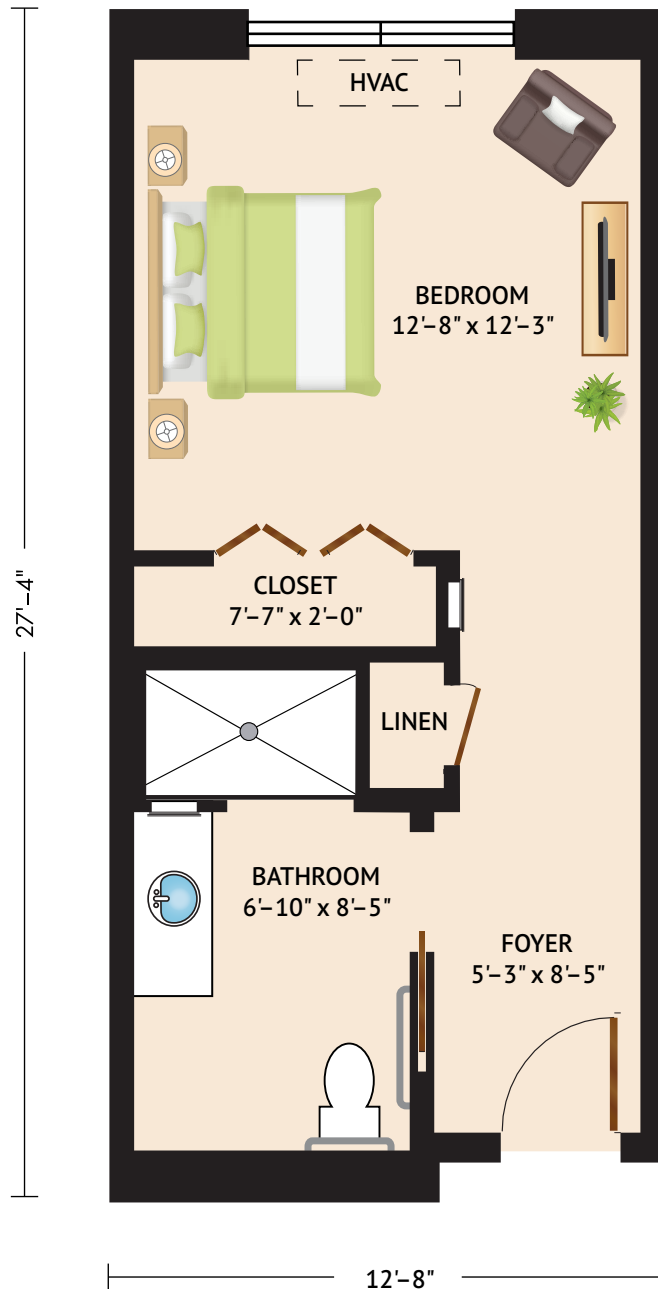

THE HUMMINGBIRD – STUDIO WITH BATH
 380 Square Feet

Floor plans are not to scale and are shown for comparative purposes only.
 Actual apartment floor plans may have minor variations.

The ARCH Community: 400-450 Sky Bridge Drive • Upper Marlboro, MD 20774
 The PARC Community: 360 Sky Bridge Drive • Upper Marlboro, MD 20774

240-545-8080 • skybridgetowncenter.watermarkcommunities.com

THE LARK – STUDIO WITH BATH

430 Square Feet

Floor plans are not to scale and are shown for comparative purposes only.
 Actual apartment floor plans may have minor variations.