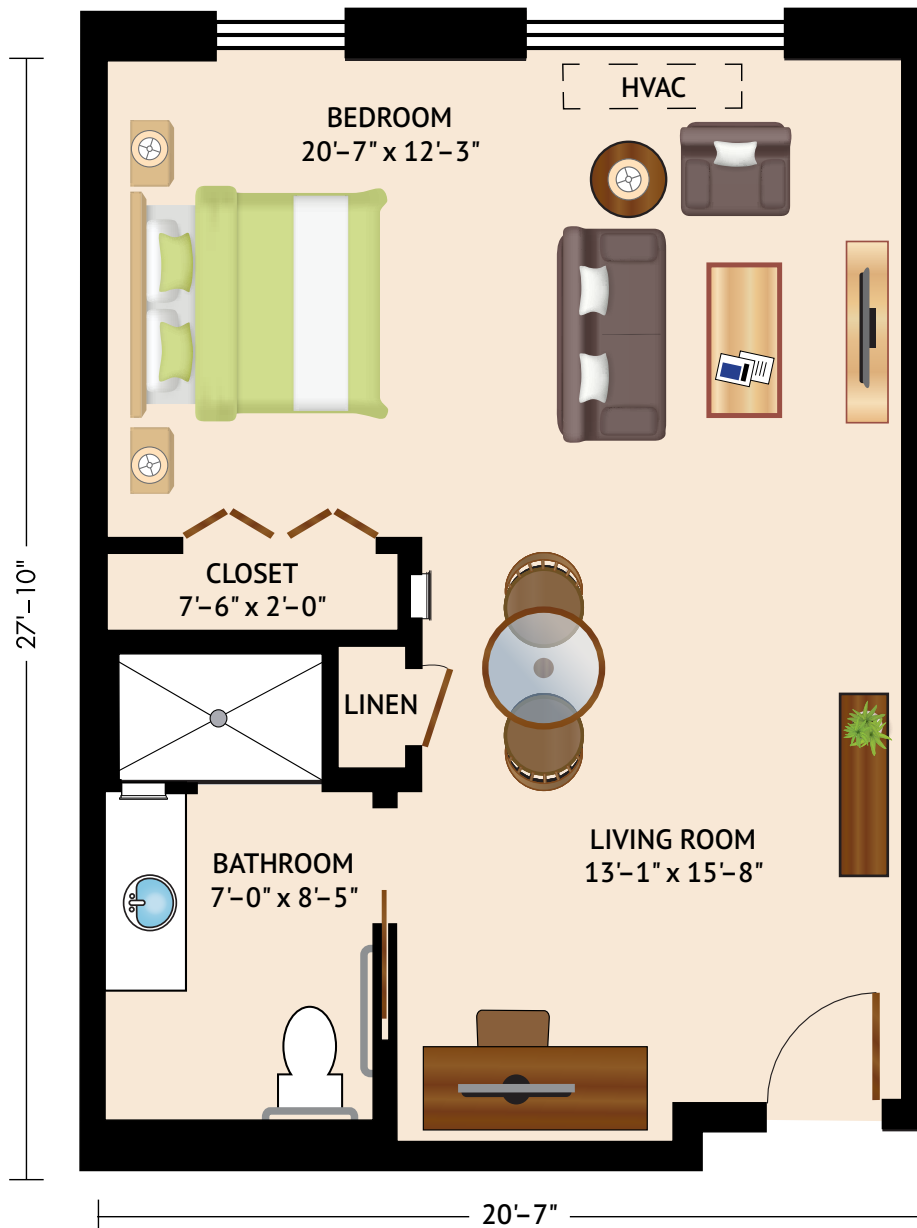

THE HUMMINGBIRD – STUDIO WITH BATH
 380 Square Feet

Floor plans are not to scale and are shown for comparative purposes only.
 Actual apartment floor plans may have minor variations.

The ARCH Community: 400-450 Sky Bridge Drive • Upper Marlboro, MD 20774
 The PARC Community: 360 Sky Bridge Drive • Upper Marlboro, MD 20774

240-545-8080 • skybridgetowncenter.watermarkcommunities.com

THE LARK – STUDIO WITH BATH

430 Square Feet

Floor plans are not to scale and are shown for comparative purposes only.
 Actual apartment floor plans may have minor variations.

The ARCH Community: 400-450 Sky Bridge Drive • Upper Marlboro, MD 20774
 The PARC Community: 360 Sky Bridge Drive • Upper Marlboro, MD 20774

240-545-8080 • skybridgetowncenter.watermarkcommunities.com

THE FLICKER – STUDIO WITH BATH
 610 Square Feet