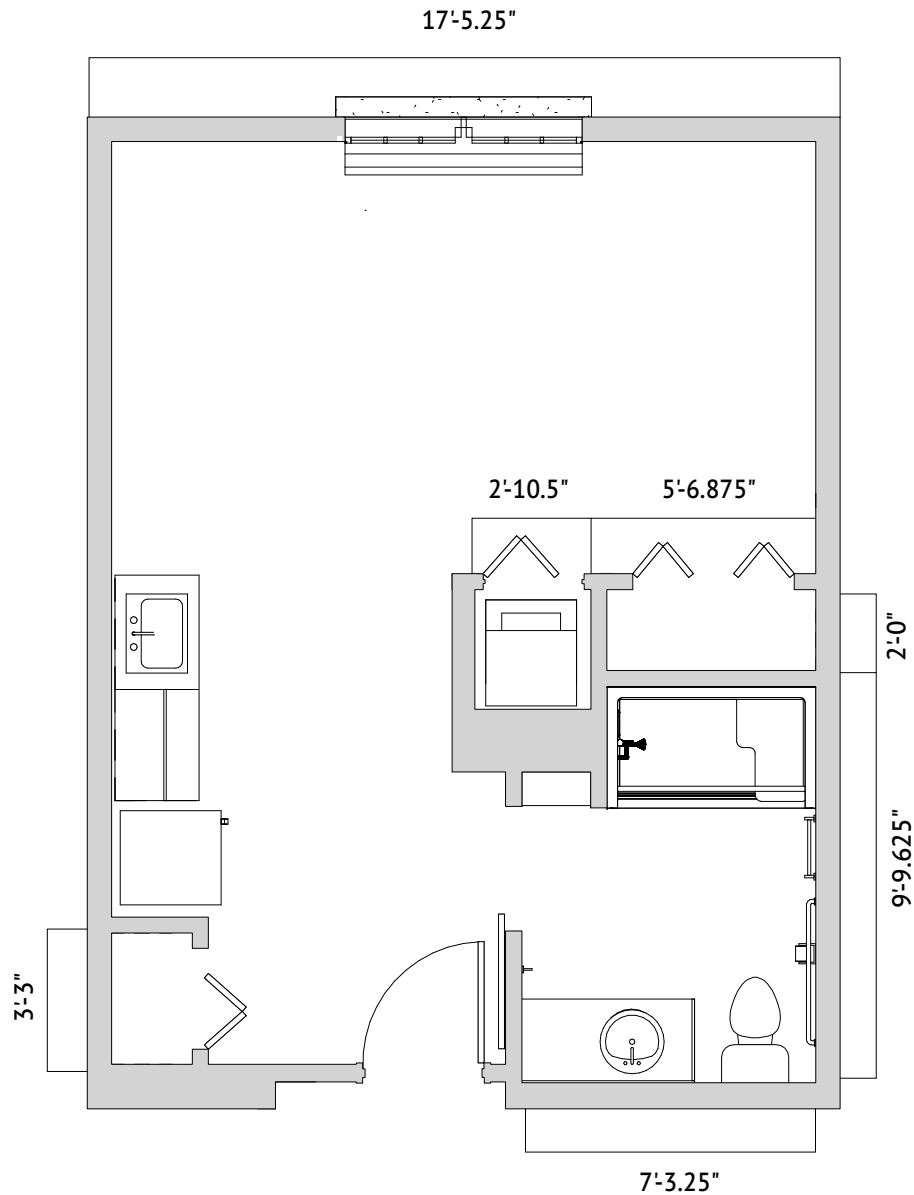

**DESERT LILY – STUDIO**  
410 Square Feet

Floor plans are not to scale and are shown for comparative purposes only.  
Actual apartment floor plans may have minor variations.

9005 North Oracle Road • Oro Valley, AZ 85704 • 520-989-3807 • [orovalley.watermarkcommunities.com](http://orovalley.watermarkcommunities.com)

**DESERT STAR – STUDIO**  
363 Square Feet

Floor plans are not to scale and are shown for comparative purposes only.  
Actual apartment floor plans may have minor variations.

9005 North Oracle Road • Oro Valley, AZ 85704 • 520-989-3807 • [orovalley.watermarkcommunities.com](http://orovalley.watermarkcommunities.com)