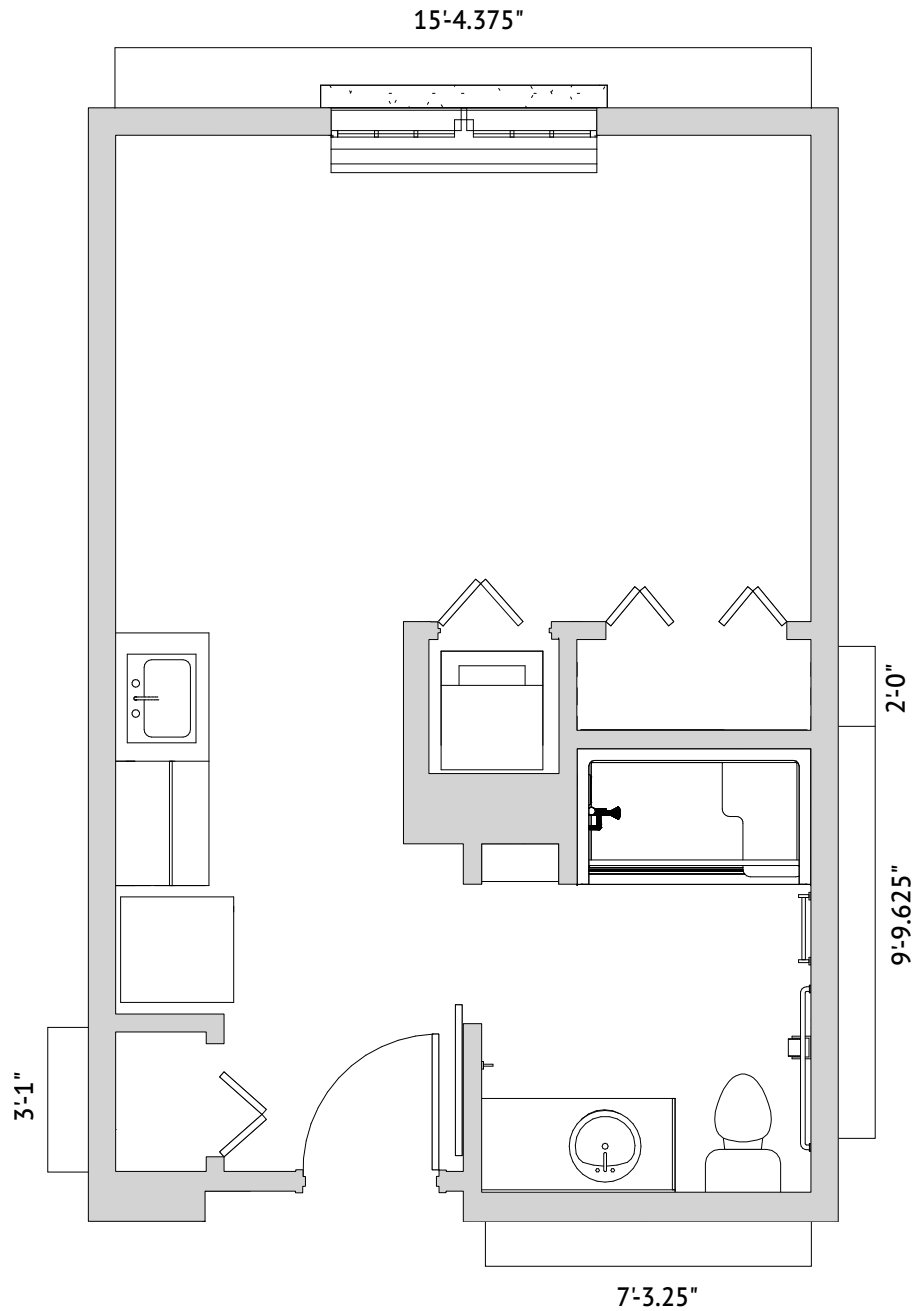

**DESERT LILY – STUDIO**  
410 Square Feet

Floor plans are not to scale and are shown for comparative purposes only.  
Actual apartment floor plans may have minor variations.

9005 North Oracle Road • Oro Valley, AZ 85704 • 520-989-3807 • [orovalley.watermarkcommunities.com](http://orovalley.watermarkcommunities.com)

**DESERT STAR – STUDIO**  
363 Square Feet

Floor plans are not to scale and are shown for comparative purposes only.  
Actual apartment floor plans may have minor variations.

9005 North Oracle Road • Oro Valley, AZ 85704 • 520-989-3807 • [orovalley.watermarkcommunities.com](http://orovalley.watermarkcommunities.com)