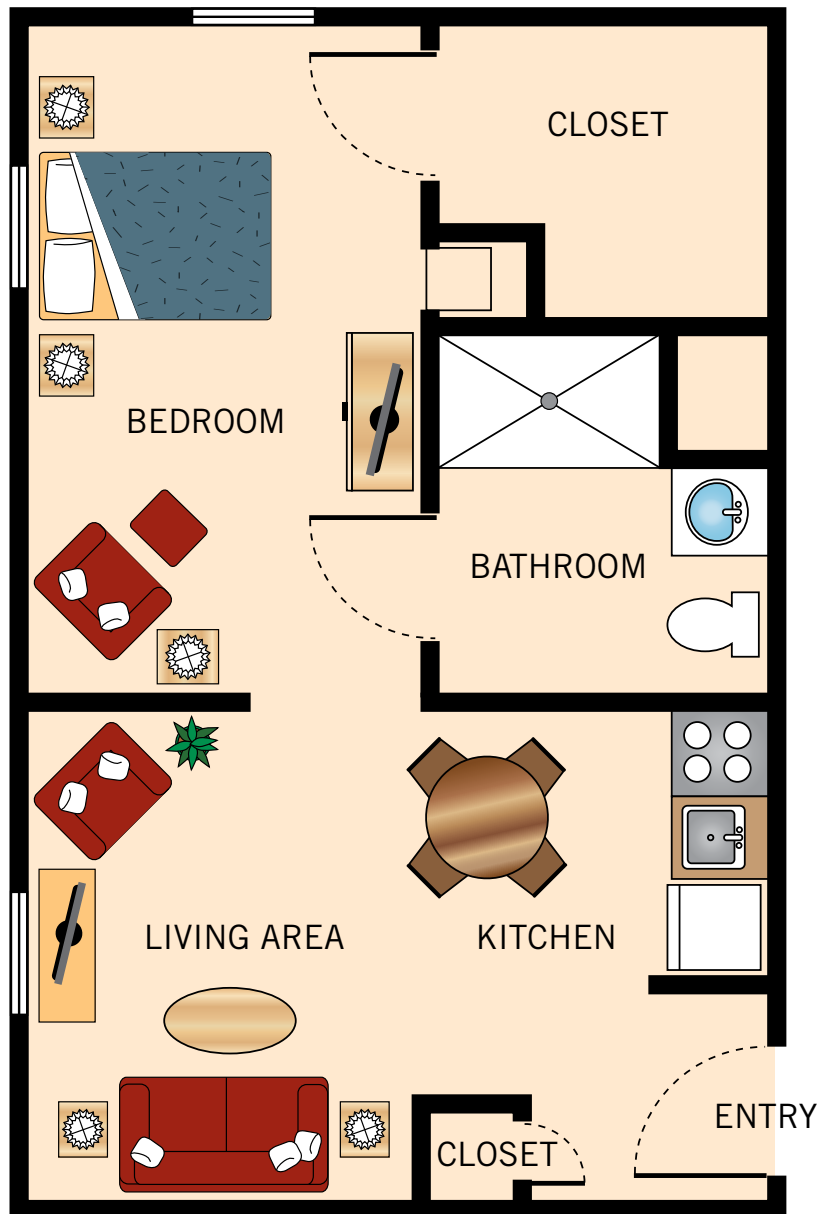

ALCOVE

339 Square Feet

Floor plans are not to scale and are shown for comparative purposes only.
Actual apartment floor plans may have minor variations.

ALCOVE SUITE

324 Square Feet

Floor plans are not to scale and are shown for comparative purposes only.
Actual apartment floor plans may have minor variations.

STUDIO

282 Square Feet

Floor plans are not to scale and are shown for comparative purposes only.
Actual apartment floor plans may have minor variations.

ONE BEDROOM

452 Square Feet

Floor plans are not to scale and are shown for comparative purposes only.
Actual apartment floor plans may have minor variations.

ONE BEDROOM DELUXE

484 Square Feet

Floor plans are not to scale and are shown for comparative purposes only.
Actual apartment floor plans may have minor variations.

ONE BEDROOM DELUXE

500 Square Feet

Floor plans are not to scale and are shown for comparative purposes only.
Actual apartment floor plans may have minor variations.