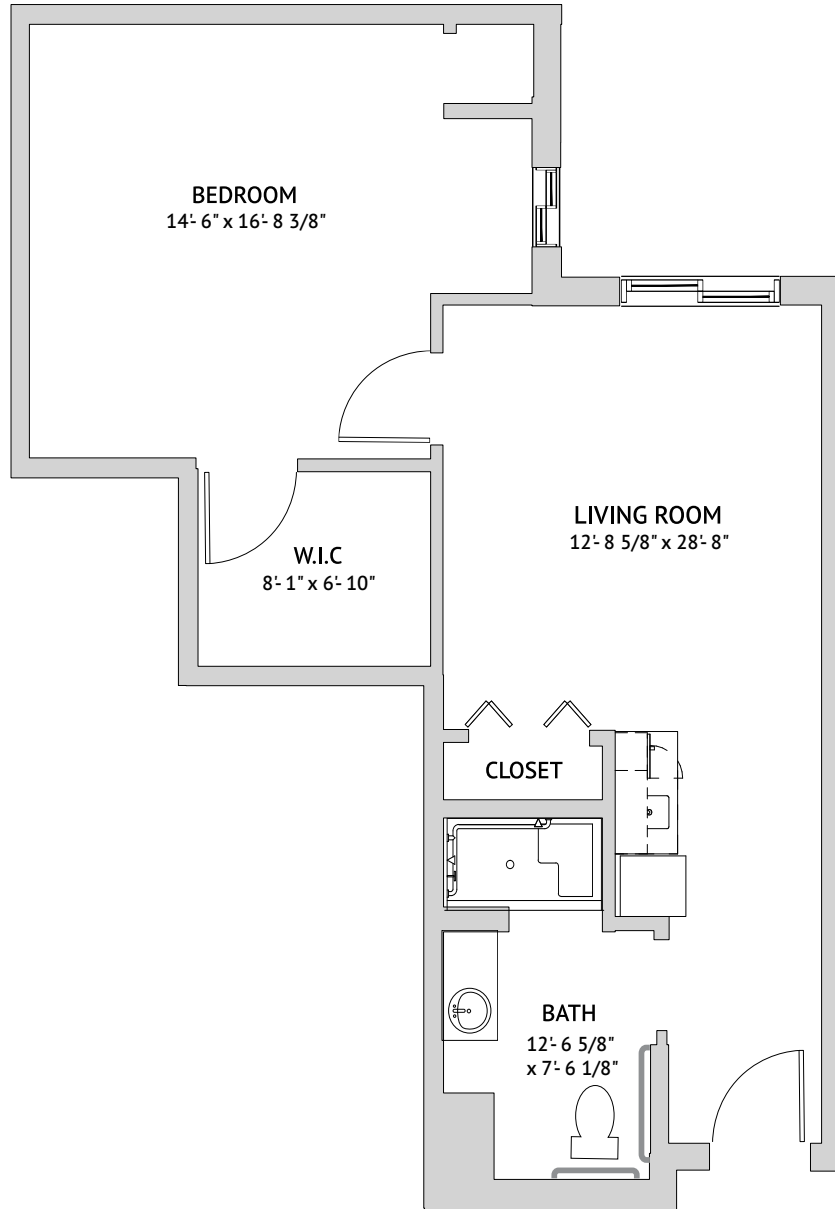

Longboat: One Bedroom Small
603 Square Feet

Assisted Living

1170 San Marco Road, Marco Island, FL 34145 | 239-970-4150 | watermarkmarcoisland.com

Floor plans are not to scale and are shown for comparative purposes only. Actual apartment floor plans may have minor variations.

Sand Dollar: One Bedroom

690 Square Feet

Assisted Living

1170 San Marco Road, Marco Island, FL 34145 | 239-970-4150 | watermarkmarcoisland.com

Floor plans are not to scale and are shown for comparative purposes only. Actual apartment floor plans may have minor variations.

Anna Maria: One Bedroom Medium
715 Square Feet

Assisted Living

1170 San Marco Road, Marco Island, FL 34145 | 239-970-4150 | watermarkmarcoisland.com

Floor plans are not to scale and are shown for comparative purposes only. Actual apartment floor plans may have minor variations.

Bird Key: One Bedroom

739 Square Feet

Assisted Living

1170 San Marco Road, Marco Island, FL 34145 | 239-970-4150 | watermarkmarcoisland.com

Floor plans are not to scale and are shown for comparative purposes only. Actual apartment floor plans may have minor variations.