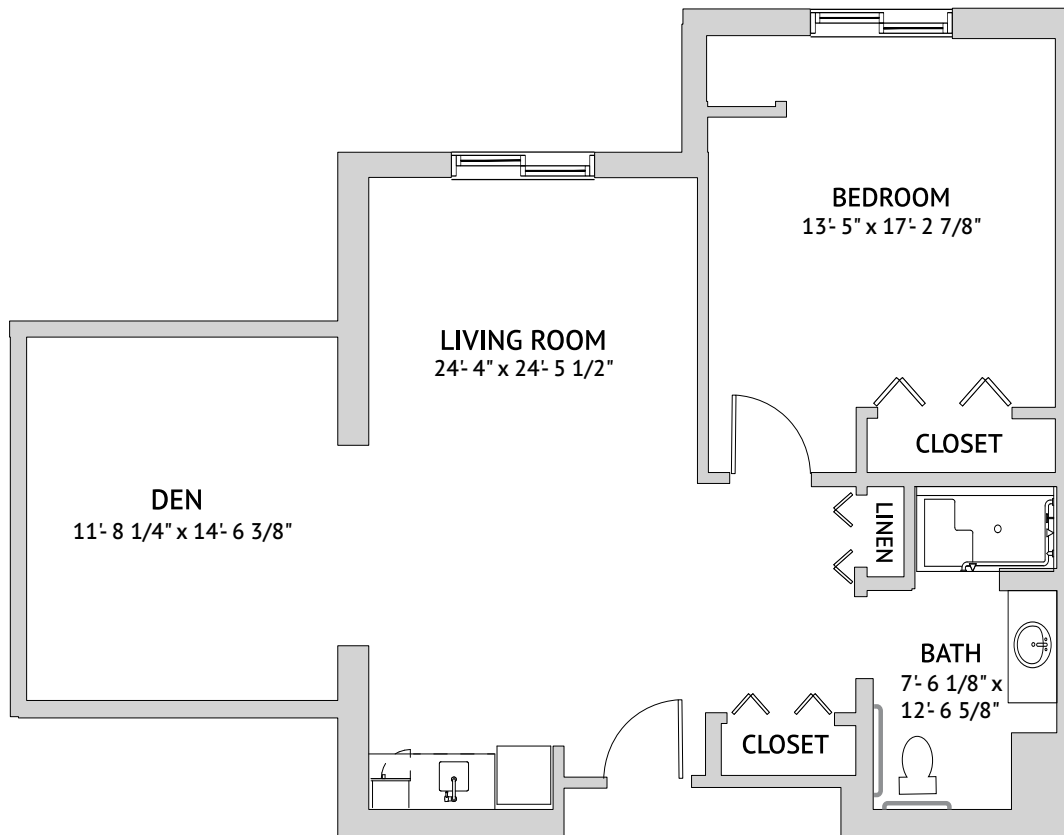

Pelican: One Bedroom Large
839 Square Feet

Assisted Living

1170 San Marco Road, Marco Island, FL 34145 | 239-970-4150 | watermarkmarcoisland.com

Floor plans are not to scale and are shown for comparative purposes only. Actual apartment floor plans may have minor variations.

Sanibel: One Bedroom Den

890 Square Feet

Assisted Living

1170 San Marco Road, Marco Island, FL 34145 | 239-970-4150 | watermarkmarcoisland.com

Floor plans are not to scale and are shown for comparative purposes only. Actual apartment floor plans may have minor variations.

Naples: One Bedroom Extra Large + Den
919 Square Feet

Assisted Living

1170 San Marco Road, Marco Island, FL 34145 | 239-970-4150 | watermarkmarcoisland.com

Floor plans are not to scale and are shown for comparative purposes only. Actual apartment floor plans may have minor variations.