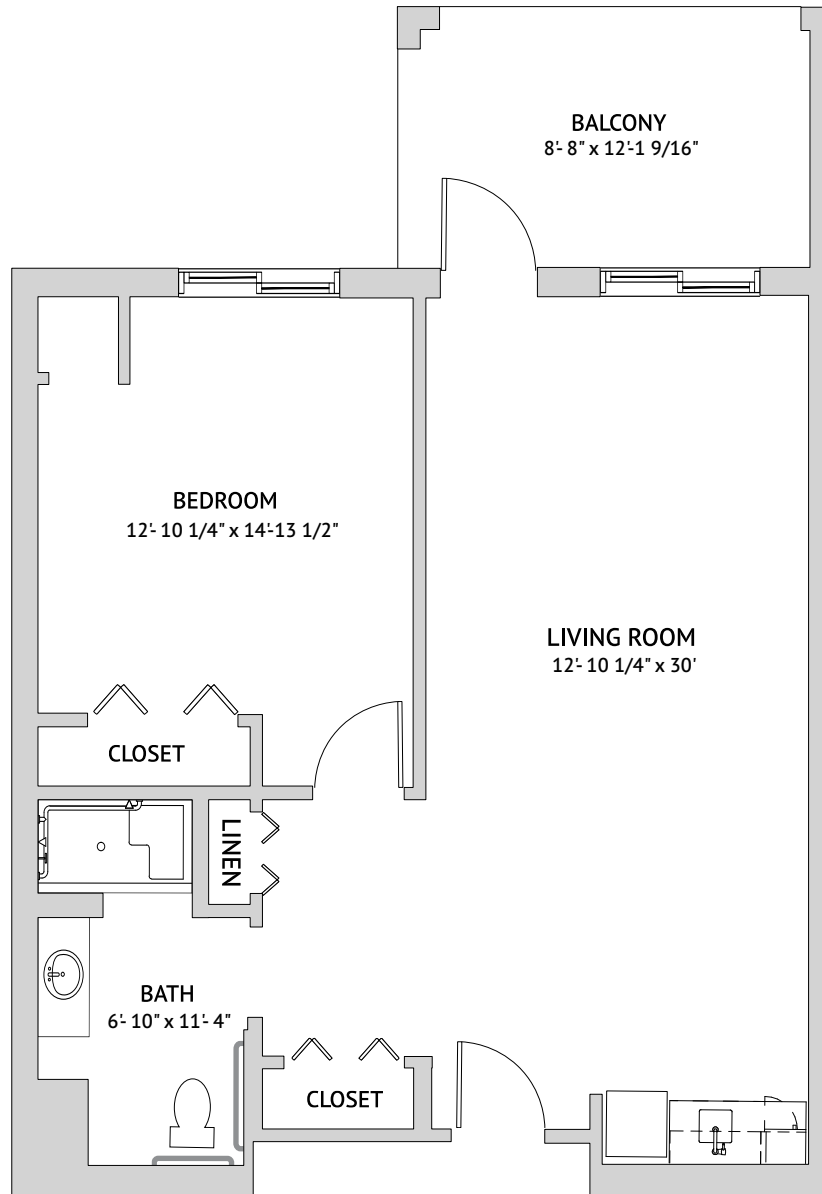

Anna Maria: One Bedroom Medium
715 Square Feet

Assisted Living

1170 San Marco Road, Marco Island, FL 34145 | 239-970-4150 | watermarkmarcoisland.com

Floor plans are not to scale and are shown for comparative purposes only. Actual apartment floor plans may have minor variations.

Bird Key: One Bedroom

739 Square Feet

Assisted Living

1170 San Marco Road, Marco Island, FL 34145 | 239-970-4150 | watermarkmarcoisland.com

Floor plans are not to scale and are shown for comparative purposes only. Actual apartment floor plans may have minor variations.

Pelican: One Bedroom Large
839 Square Feet

Assisted Living

1170 San Marco Road, Marco Island, FL 34145 | 239-970-4150 | watermarkmarcoisland.com

Floor plans are not to scale and are shown for comparative purposes only. Actual apartment floor plans may have minor variations.

Sanibel: One Bedroom Den

890 Square Feet

Assisted Living

1170 San Marco Road, Marco Island, FL 34145 | 239-970-4150 | watermarkmarcoisland.com

Floor plans are not to scale and are shown for comparative purposes only. Actual apartment floor plans may have minor variations.