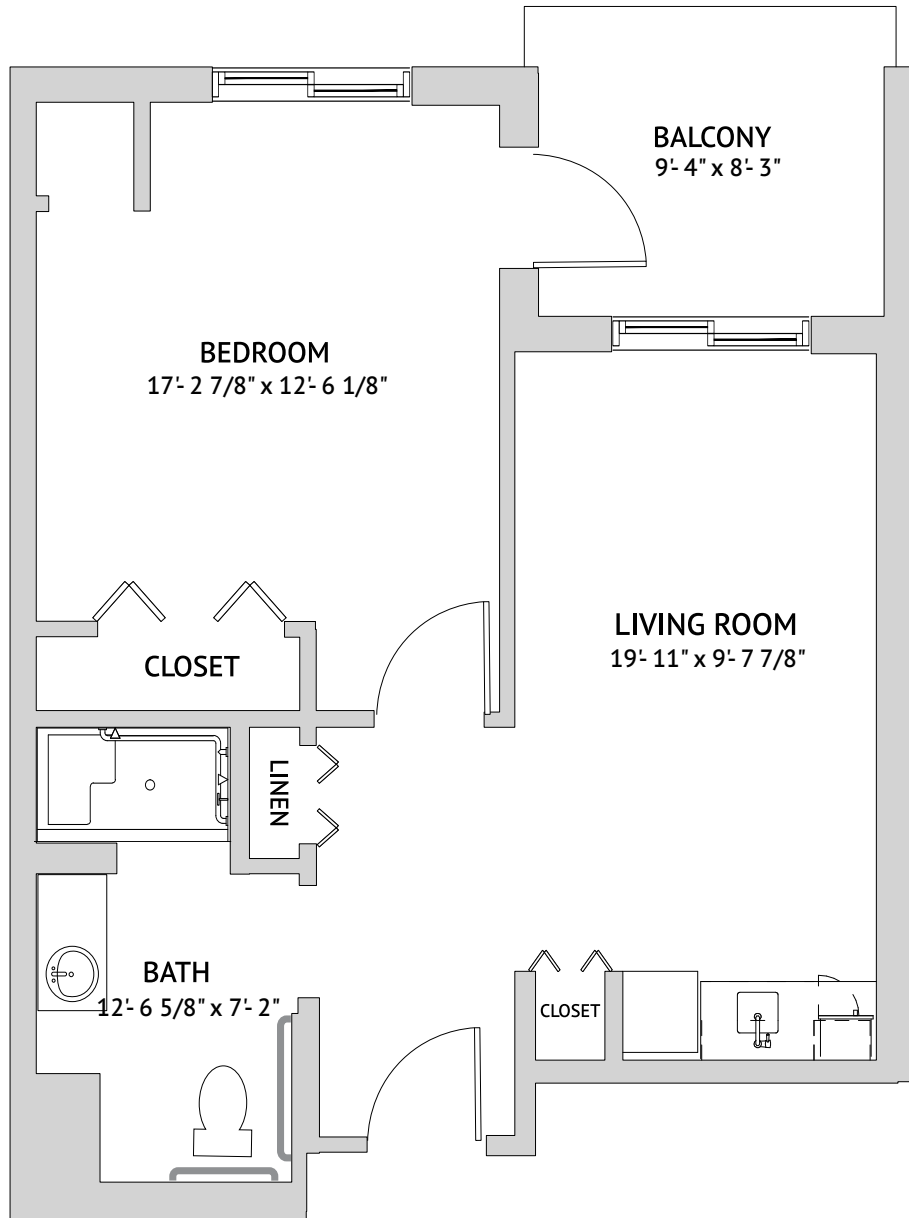

Longboat: One Bedroom Small
603 Square Feet

Assisted Living

1170 San Marco Road, Marco Island, FL 34145 | 239-970-4150 | watermarkmarcoisland.com

Floor plans are not to scale and are shown for comparative purposes only. Actual apartment floor plans may have minor variations.

Sand Dollar: One Bedroom

690 Square Feet

Assisted Living

1170 San Marco Road, Marco Island, FL 34145 | 239-970-4150 | watermarkmarcoisland.com

Floor plans are not to scale and are shown for comparative purposes only. Actual apartment floor plans may have minor variations.

Anna Maria: One Bedroom Medium
715 Square Feet

Assisted Living

1170 San Marco Road, Marco Island, FL 34145 | 239-970-4150 | watermarkmarcoisland.com

Floor plans are not to scale and are shown for comparative purposes only. Actual apartment floor plans may have minor variations.

Bird Key: One Bedroom

739 Square Feet

Assisted Living

1170 San Marco Road, Marco Island, FL 34145 | 239-970-4150 | watermarkmarcoisland.com

Floor plans are not to scale and are shown for comparative purposes only. Actual apartment floor plans may have minor variations.