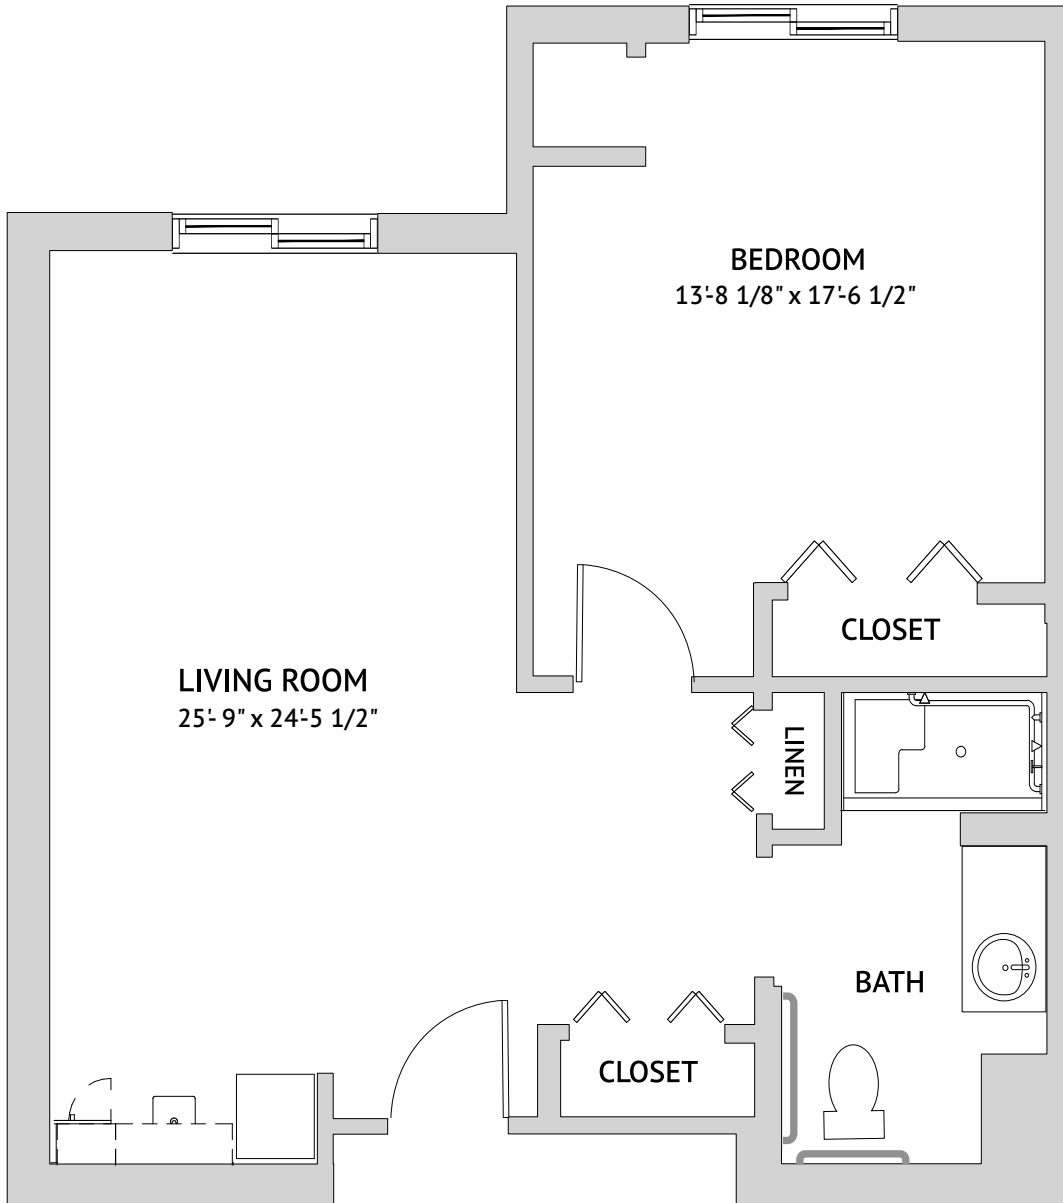

Sand Dollar: One Bedroom

690 Square Feet

Assisted Living

1170 San Marco Road, Marco Island, FL 34145 | 239-970-4150 | watermarkmarcoisland.com

Floor plans are not to scale and are shown for comparative purposes only. Actual apartment floor plans may have minor variations.

Anna Maria: One Bedroom Medium
715 Square Feet

Assisted Living

1170 San Marco Road, Marco Island, FL 34145 | 239-970-4150 | watermarkmarcoisland.com

Floor plans are not to scale and are shown for comparative purposes only. Actual apartment floor plans may have minor variations.

Bird Key: One Bedroom

739 Square Feet

Assisted Living

1170 San Marco Road, Marco Island, FL 34145 | 239-970-4150 | watermarkmarcoisland.com

Floor plans are not to scale and are shown for comparative purposes only. Actual apartment floor plans may have minor variations.

Pelican: One Bedroom Large
839 Square Feet

Assisted Living

1170 San Marco Road, Marco Island, FL 34145 | 239-970-4150 | watermarkmarcoisland.com

Floor plans are not to scale and are shown for comparative purposes only. Actual apartment floor plans may have minor variations.