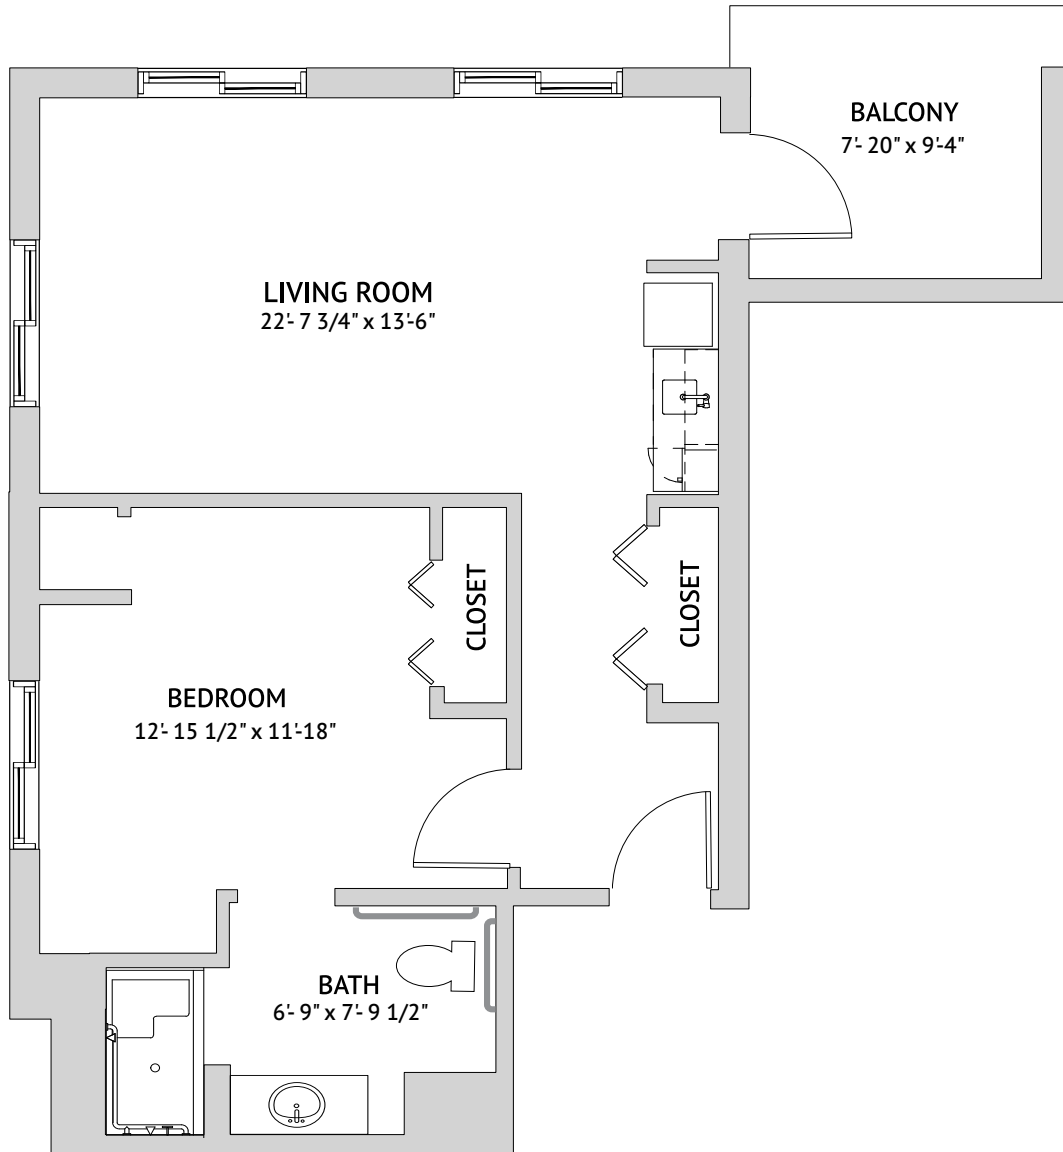

Longboat: One Bedroom Small
603 Square Feet

Assisted Living

1170 San Marco Road, Marco Island, FL 34145 | 239-970-4150 | watermarkmarcoisland.com

Floor plans are not to scale and are shown for comparative purposes only. Actual apartment floor plans may have minor variations.

Sand Dollar: One Bedroom

690 Square Feet

Assisted Living

1170 San Marco Road, Marco Island, FL 34145 | 239-970-4150 | watermarkmarcoisland.com

Floor plans are not to scale and are shown for comparative purposes only. Actual apartment floor plans may have minor variations.

Anna Maria: One Bedroom Medium
715 Square Feet

Assisted Living

1170 San Marco Road, Marco Island, FL 34145 | 239-970-4150 | watermarkmarcoisland.com

Floor plans are not to scale and are shown for comparative purposes only. Actual apartment floor plans may have minor variations.

Bird Key: One Bedroom

739 Square Feet

Assisted Living

1170 San Marco Road, Marco Island, FL 34145 | 239-970-4150 | watermarkmarcoisland.com

Floor plans are not to scale and are shown for comparative purposes only. Actual apartment floor plans may have minor variations.