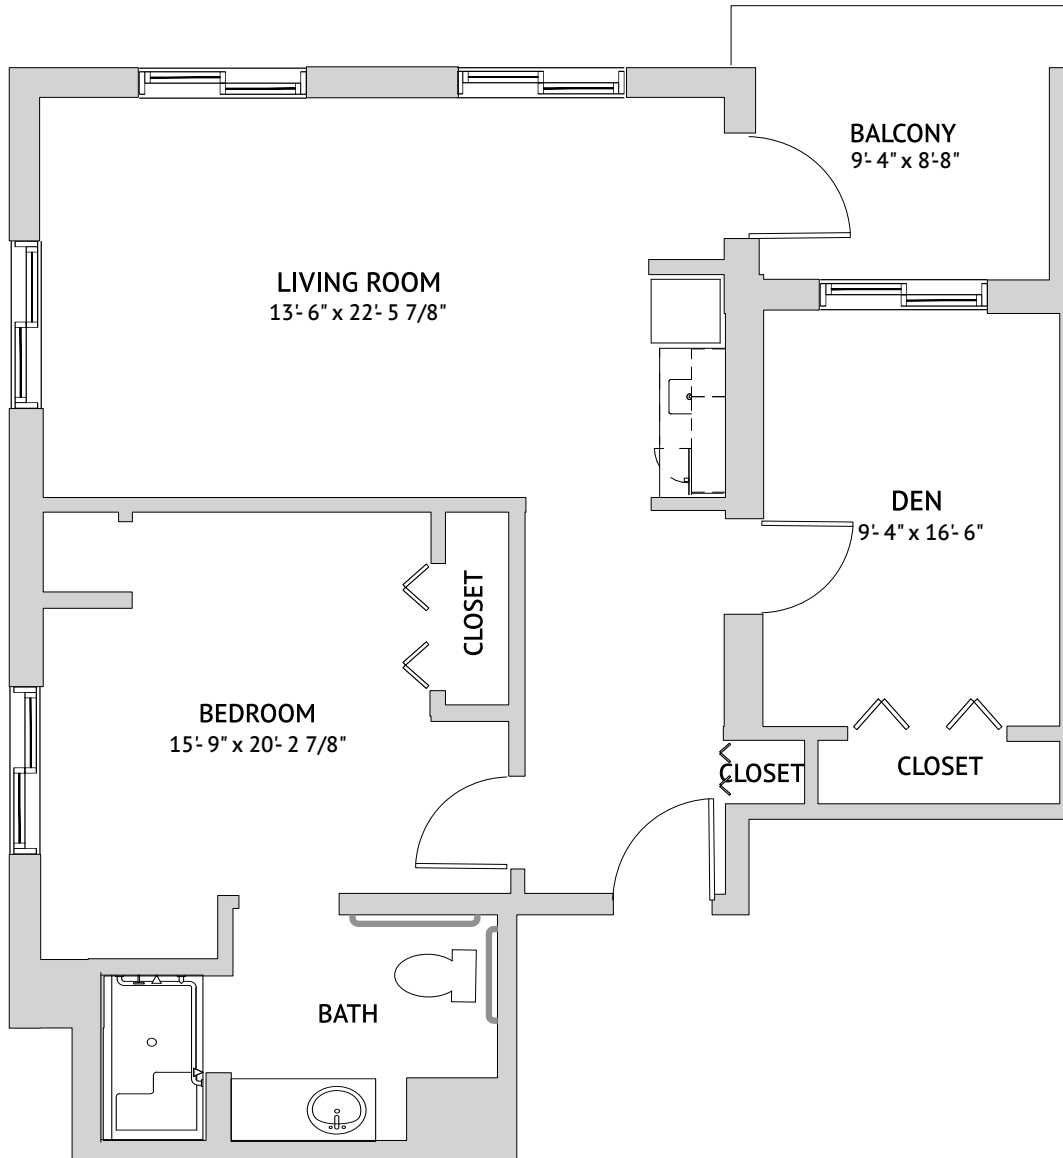

Bird Key: One Bedroom

739 Square Feet

Assisted Living

1170 San Marco Road, Marco Island, FL 34145 | 239-970-4150 | watermarkmarcoisland.com

Floor plans are not to scale and are shown for comparative purposes only. Actual apartment floor plans may have minor variations.

Pelican: One Bedroom Large
839 Square Feet

Assisted Living

1170 San Marco Road, Marco Island, FL 34145 | 239-970-4150 | watermarkmarcoisland.com

Floor plans are not to scale and are shown for comparative purposes only. Actual apartment floor plans may have minor variations.

Sanibel: One Bedroom Den

890 Square Feet

Assisted Living

1170 San Marco Road, Marco Island, FL 34145 | 239-970-4150 | watermarkmarcoisland.com

Floor plans are not to scale and are shown for comparative purposes only. Actual apartment floor plans may have minor variations.