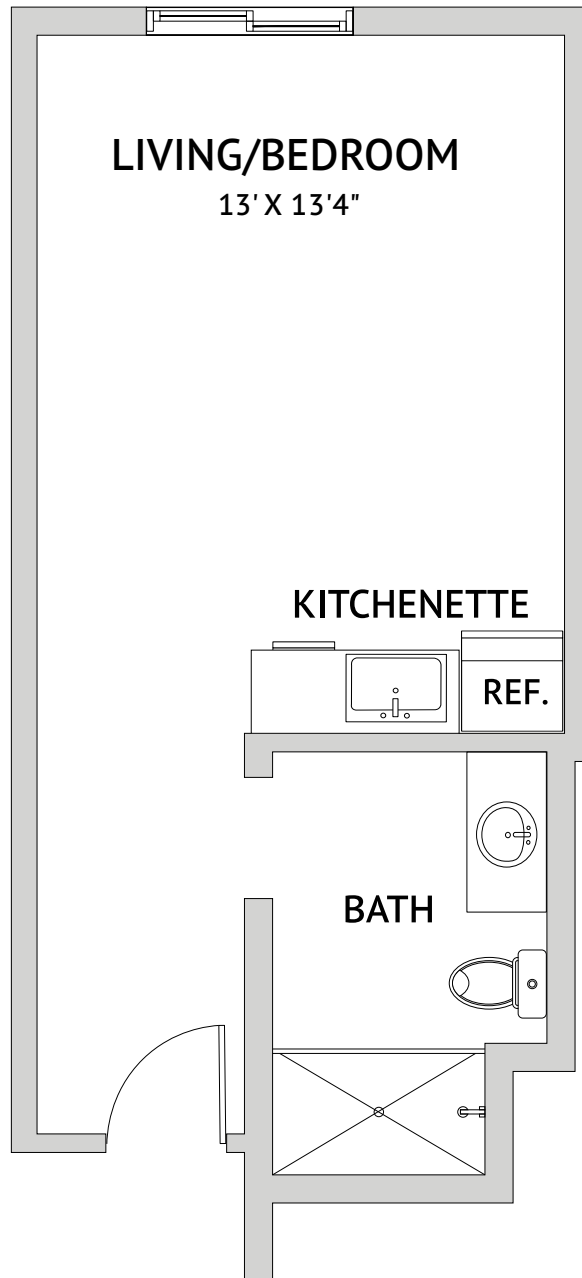

Studio: 0A1
361 Square Feet

4055 Solano Avenue, Napa, CA 94558 | 707-345-1480 | watermarknapa.com

Floor plans are not to scale and are shown for comparative purposes only. Actual apartment floor plans may have minor variations.

Studio: 0C1
448 Square Feet

4055 Solano Avenue, Napa, CA 94558 | 707-345-1480 | watermarknapa.com

Floor plans are not to scale and are shown for comparative purposes only. Actual apartment floor plans may have minor variations.