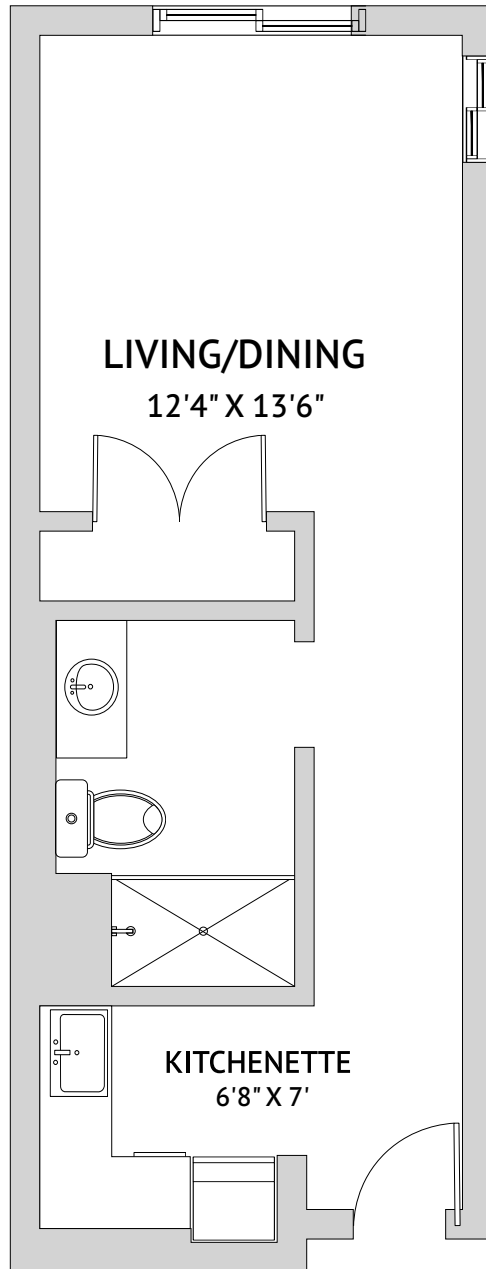

Studio: 0D1
419 Square Feet

4055 Solano Avenue, Napa, CA 94558 | 707-345-1480 | watermarknapa.com

Floor plans are not to scale and are shown for comparative purposes only. Actual apartment floor plans may have minor variations.