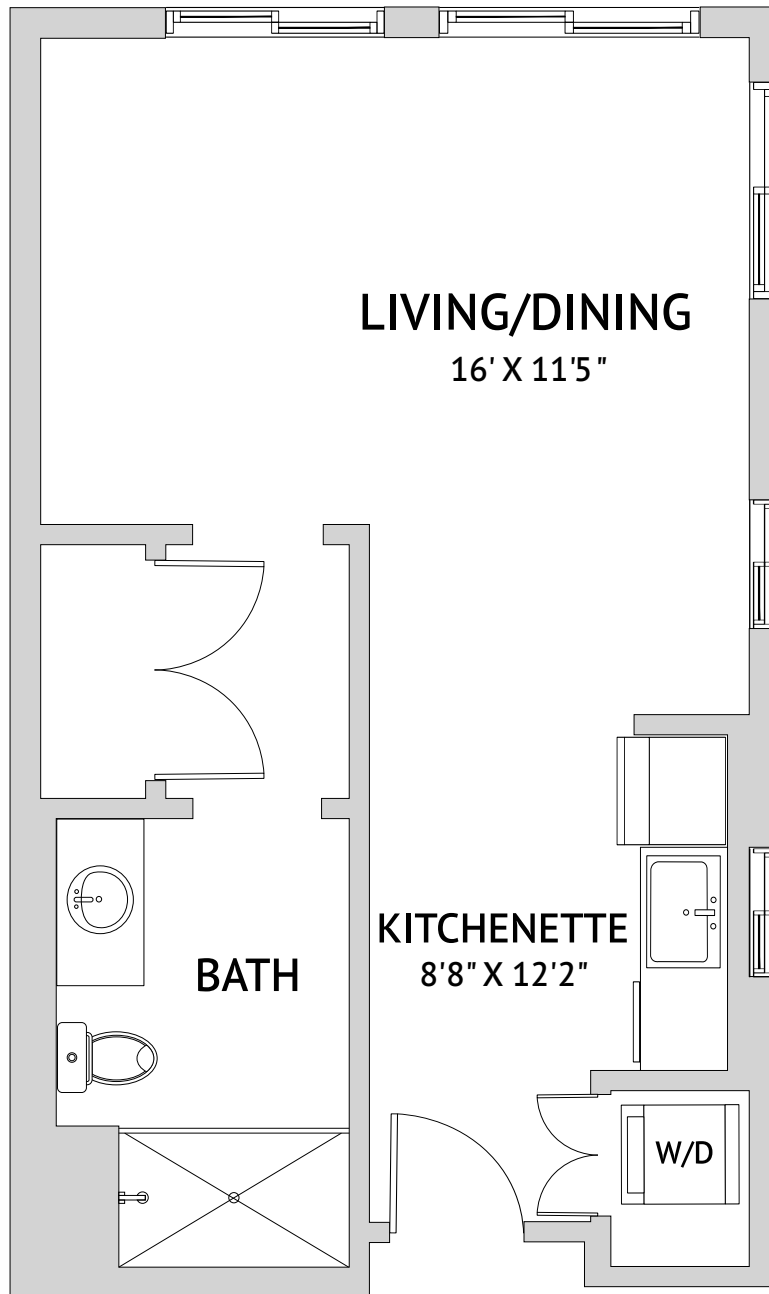

Studio: 0A1
361 Square Feet

4055 Solano Avenue, Napa, CA 94558 | 707-345-1480 | watermarknapa.com

Floor plans are not to scale and are shown for comparative purposes only. Actual apartment floor plans may have minor variations.

Studio: 0C1
448 Square Feet

4055 Solano Avenue, Napa, CA 94558 | 707-345-1480 | watermarknapa.com

Floor plans are not to scale and are shown for comparative purposes only. Actual apartment floor plans may have minor variations.

Studio: 0D1
419 Square Feet

4055 Solano Avenue, Napa, CA 94558 | 707-345-1480 | watermarknapa.com

Floor plans are not to scale and are shown for comparative purposes only. Actual apartment floor plans may have minor variations.