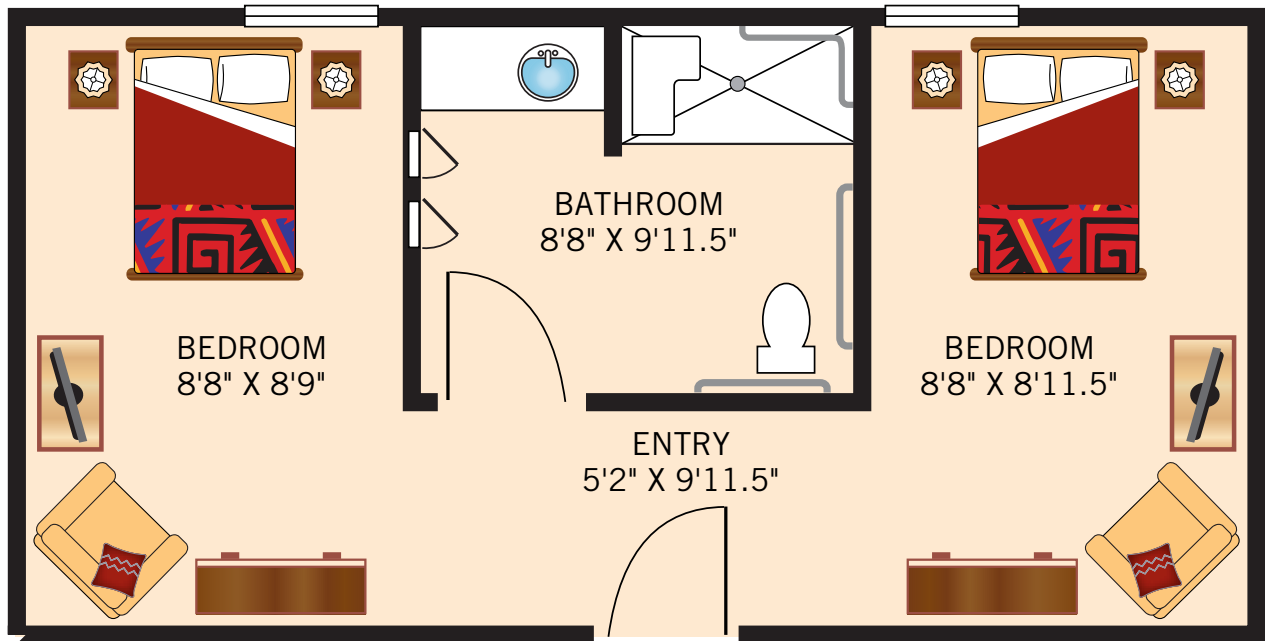

MARIPOSA – PRIVATE

One Bedroom
255 Square Feet

Floor plans are not to scale and are shown for comparative purposes only.
Actual apartment floor plans may have minor variations.

MARIPOSA – PRIVATE (ADA)

One Bedroom
268 Square Feet

Floor plans are not to scale and are shown for comparative purposes only.
Actual apartment floor plans may have minor variations.

ESPERANZA – SEMIPRIVATE

One Bedroom
362 Square Feet

Floor plans are not to scale and are shown for comparative purposes only.
Actual apartment floor plans may have minor variations.

ESPERANZA – SEMIPRIVATE

Two Bedroom
359 Square Feet

Floor plans are not to scale and are shown for comparative purposes only.
Actual apartment floor plans may have minor variations.