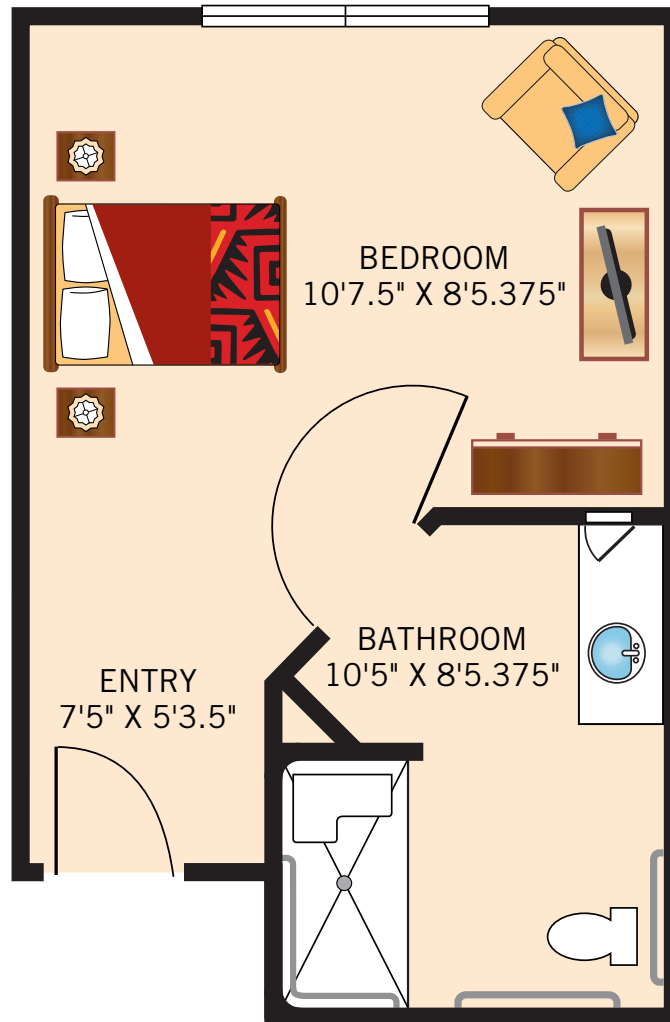

MARIPOSA – PRIVATE

One Bedroom
255 Square Feet

Floor plans are not to scale and are shown for comparative purposes only.
Actual apartment floor plans may have minor variations.

MARIPOSA – PRIVATE (ADA)

One Bedroom
268 Square Feet

Floor plans are not to scale and are shown for comparative purposes only.
Actual apartment floor plans may have minor variations.

ESPERANZA – SEMIPRIVATE

One Bedroom
362 Square Feet

Floor plans are not to scale and are shown for comparative purposes only.
Actual apartment floor plans may have minor variations.

ESPERANZA – SEMIPRIVATE

Two Bedroom
359 Square Feet

Floor plans are not to scale and are shown for comparative purposes only.
Actual apartment floor plans may have minor variations.