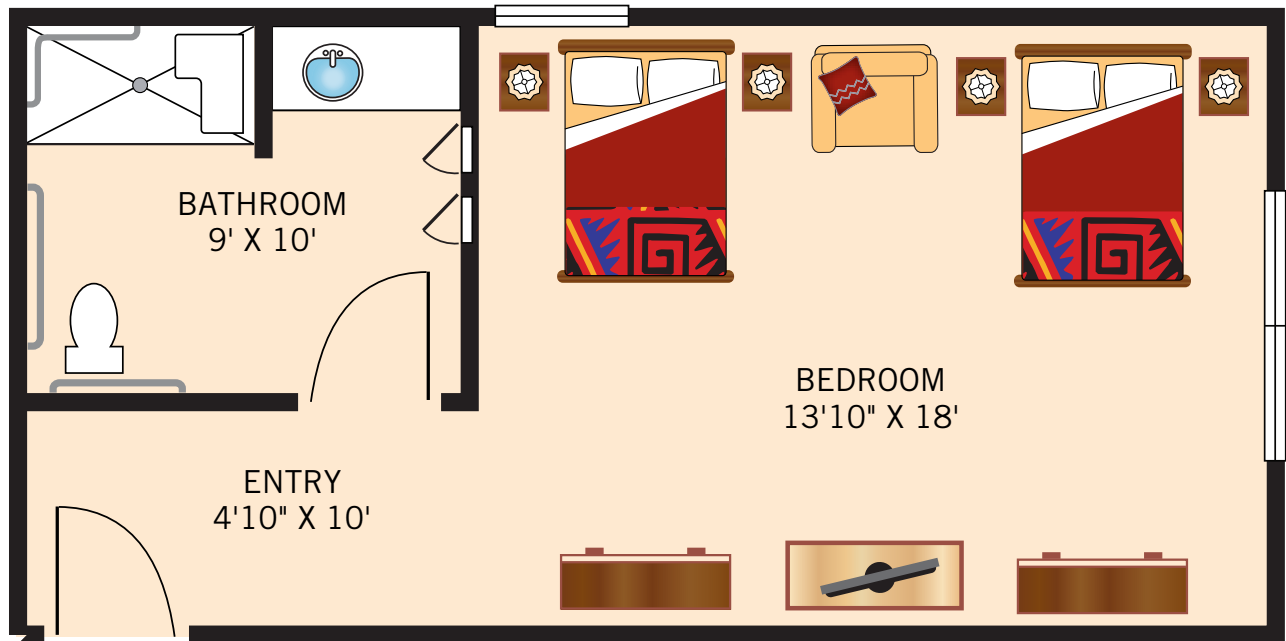

MARIPOSA – PRIVATE

One Bedroom
255 Square Feet

Floor plans are not to scale and are shown for comparative purposes only.
Actual apartment floor plans may have minor variations.

MARIPOSA – PRIVATE (ADA)

One Bedroom
268 Square Feet

Floor plans are not to scale and are shown for comparative purposes only.
Actual apartment floor plans may have minor variations.

ESPERANZA – SEMIPRIVATE

One Bedroom
362 Square Feet

Floor plans are not to scale and are shown for comparative purposes only.
Actual apartment floor plans may have minor variations.

ESPERANZA – SEMIPRIVATE

Two Bedroom
359 Square Feet

Floor plans are not to scale and are shown for comparative purposes only.
Actual apartment floor plans may have minor variations.