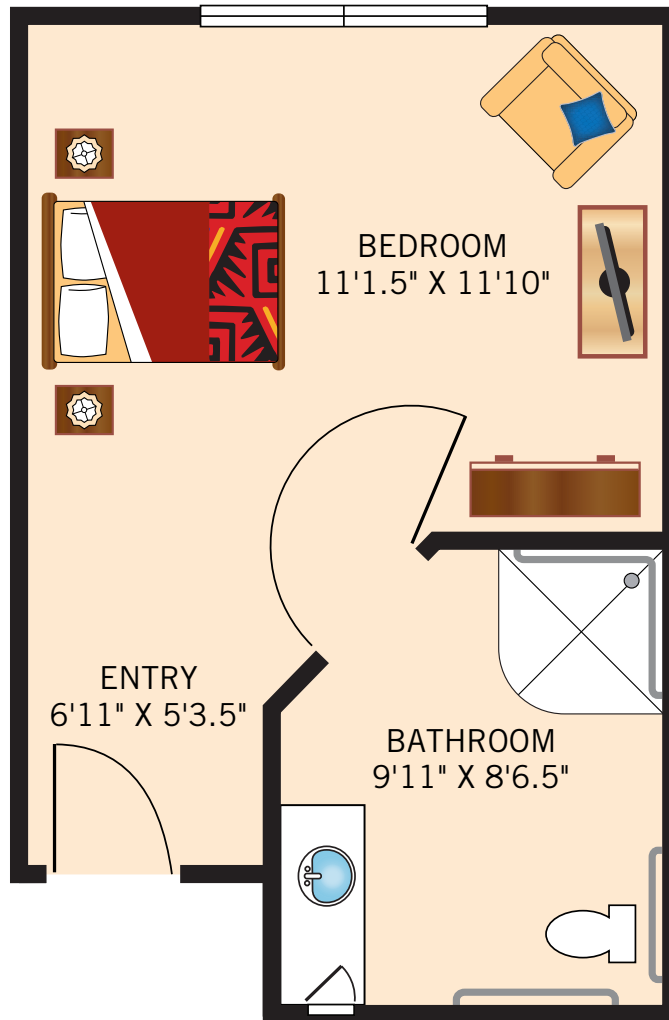

MARIPOSA – PRIVATE

One Bedroom
255 Square Feet

Floor plans are not to scale and are shown for comparative purposes only.
Actual apartment floor plans may have minor variations.

MARIPOSA – PRIVATE (ADA)

One Bedroom
268 Square Feet

Floor plans are not to scale and are shown for comparative purposes only.
Actual apartment floor plans may have minor variations.

ESPERANZA – SEMIPRIVATE

One Bedroom
362 Square Feet

Floor plans are not to scale and are shown for comparative purposes only.
Actual apartment floor plans may have minor variations.

ESPERANZA – SEMIPRIVATE

Two Bedroom
359 Square Feet

Floor plans are not to scale and are shown for comparative purposes only.
Actual apartment floor plans may have minor variations.