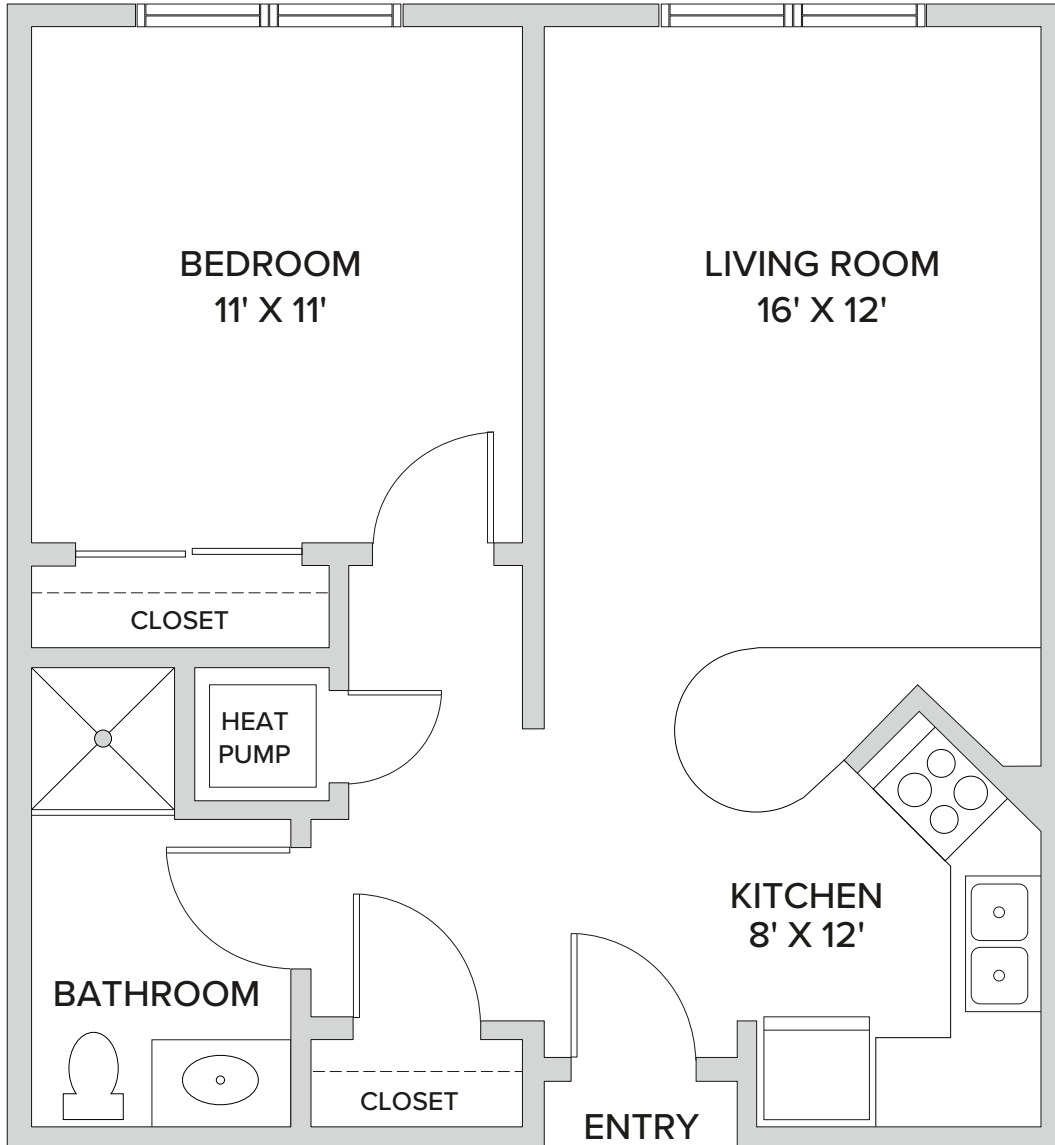

One Bedroom Grand

825 Square Feet

100 McAuley Drive | Rochester, NY 14610 | 585-218-9000 | legacycloverblossom.com

Floor plans are not to scale and are shown for comparative purposes only. Actual apartment floor plans may have minor variations.

One Bedroom Petite

438 Square Feet

100 McAuley Drive | Rochester, NY 14610 | 585-218-9000 | legacycloverblossom.com

Floor plans are not to scale and are shown for comparative purposes only. Actual apartment floor plans may have minor variations.

One Bedroom Deluxe

605 Square Feet

100 McAuley Drive | Rochester, NY 14610 | 585-218-9000 | legacycloverblossom.com

Floor plans are not to scale and are shown for comparative purposes only. Actual apartment floor plans may have minor variations.