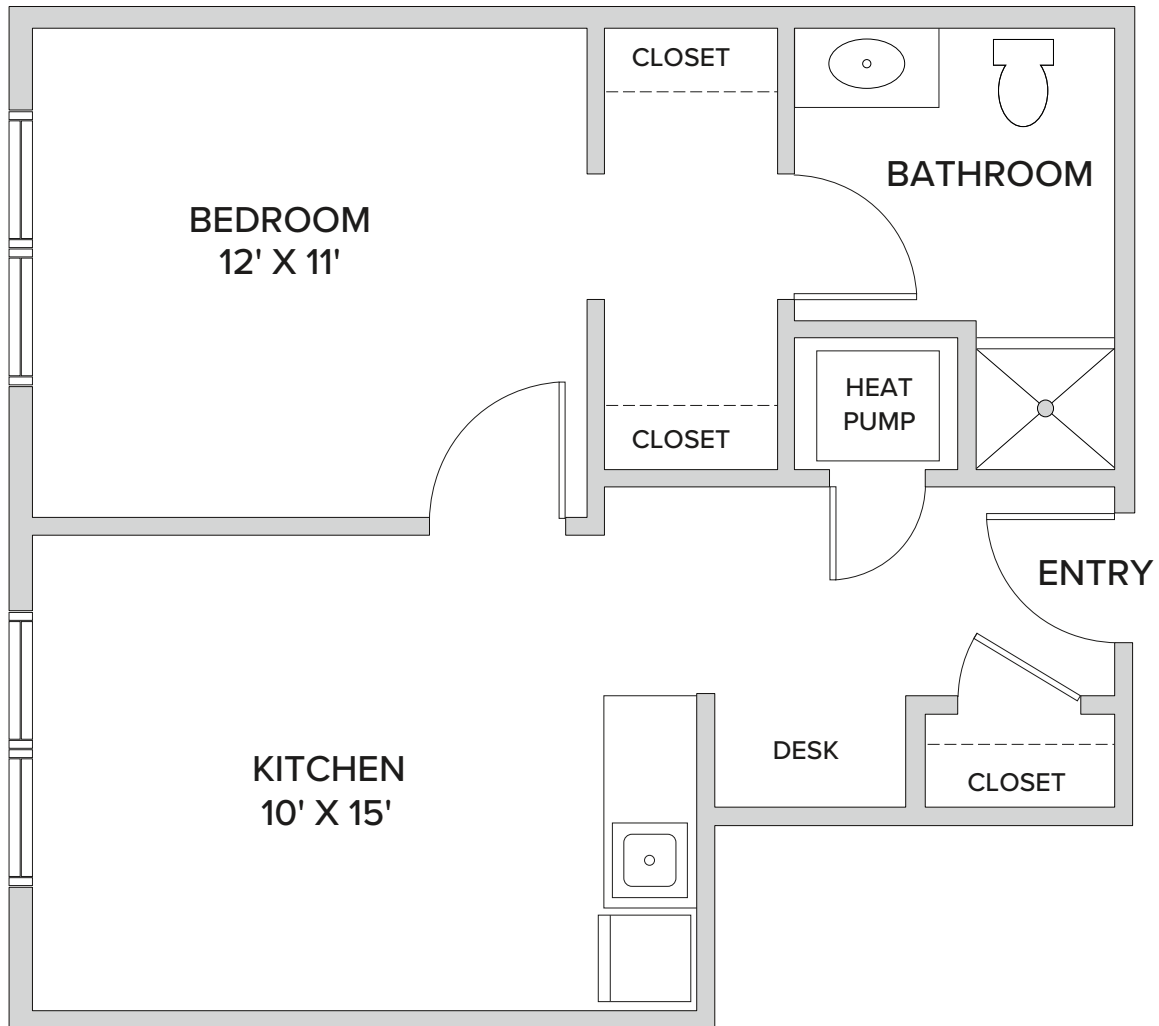

One Bedroom

575 Square Feet

100 McAuley Drive | Rochester, NY 14610 | 585-218-9000 | legacycloverblossom.com

Floor plans are not to scale and are shown for comparative purposes only. Actual apartment floor plans may have minor variations.

One Bedroom Grand

825 Square Feet

100 McAuley Drive | Rochester, NY 14610 | 585-218-9000 | legacycloverblossom.com

Floor plans are not to scale and are shown for comparative purposes only. Actual apartment floor plans may have minor variations.

One Bedroom Petite

438 Square Feet

100 McAuley Drive | Rochester, NY 14610 | 585-218-9000 | legacycloverblossom.com

Floor plans are not to scale and are shown for comparative purposes only. Actual apartment floor plans may have minor variations.

One Bedroom Deluxe

605 Square Feet

100 McAuley Drive | Rochester, NY 14610 | 585-218-9000 | legacycloverblossom.com

Floor plans are not to scale and are shown for comparative purposes only. Actual apartment floor plans may have minor variations.