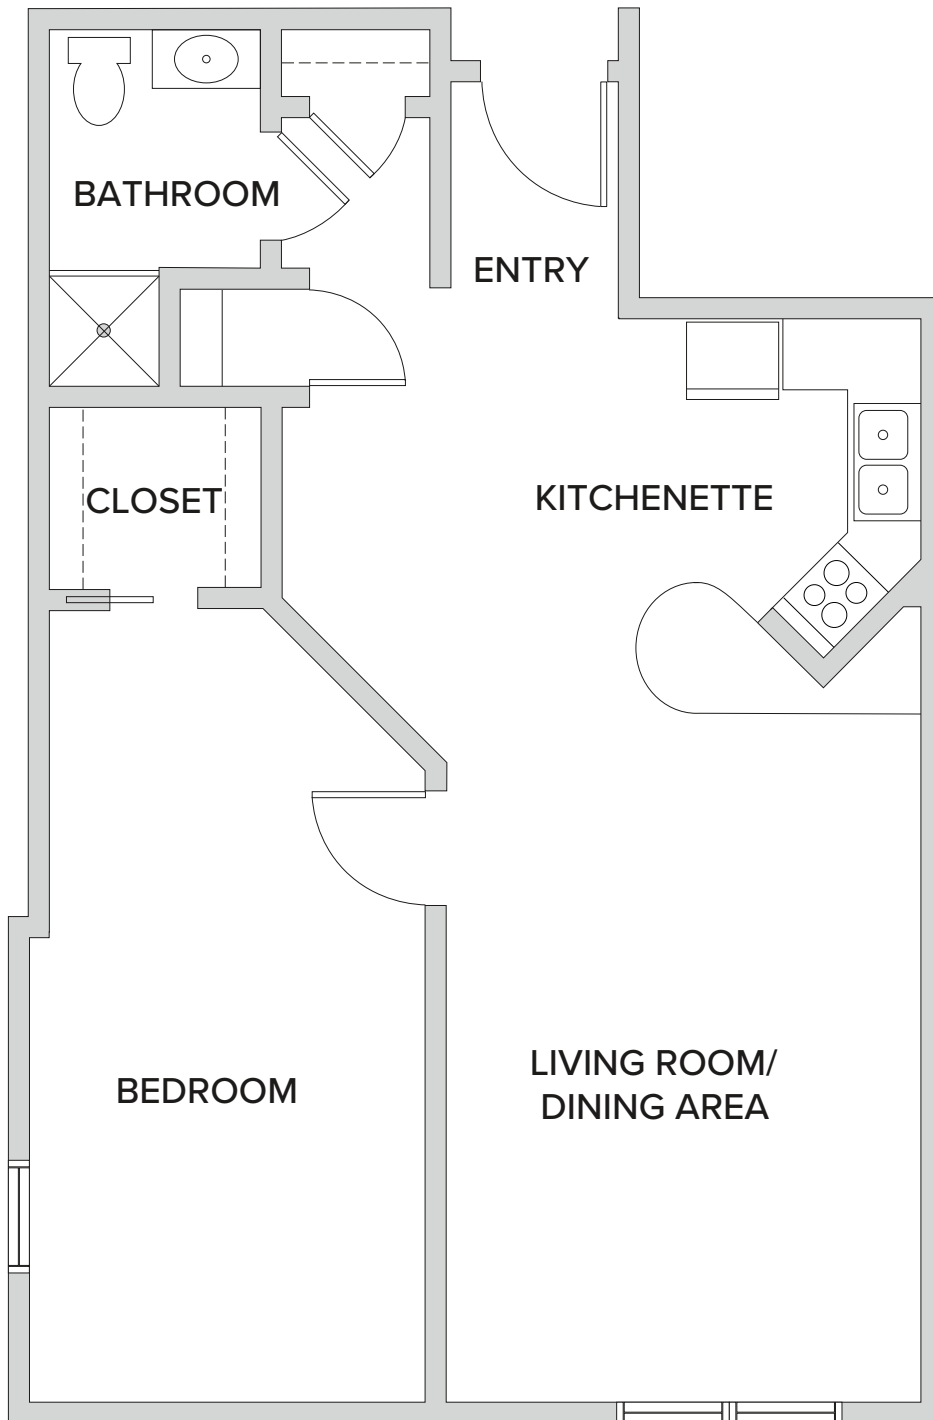

One Bedroom

575 Square Feet

100 McAuley Drive | Rochester, NY 14610 | 585-218-9000 | legacycloverblossom.com

Floor plans are not to scale and are shown for comparative purposes only. Actual apartment floor plans may have minor variations.

One Bedroom Grand

825 Square Feet

100 McAuley Drive | Rochester, NY 14610 | 585-218-9000 | legacycloverblossom.com

Floor plans are not to scale and are shown for comparative purposes only. Actual apartment floor plans may have minor variations.

One Bedroom Petite

438 Square Feet

100 McAuley Drive | Rochester, NY 14610 | 585-218-9000 | legacycloverblossom.com

Floor plans are not to scale and are shown for comparative purposes only. Actual apartment floor plans may have minor variations.

One Bedroom Deluxe

605 Square Feet

100 McAuley Drive | Rochester, NY 14610 | 585-218-9000 | legacycloverblossom.com

Floor plans are not to scale and are shown for comparative purposes only. Actual apartment floor plans may have minor variations.