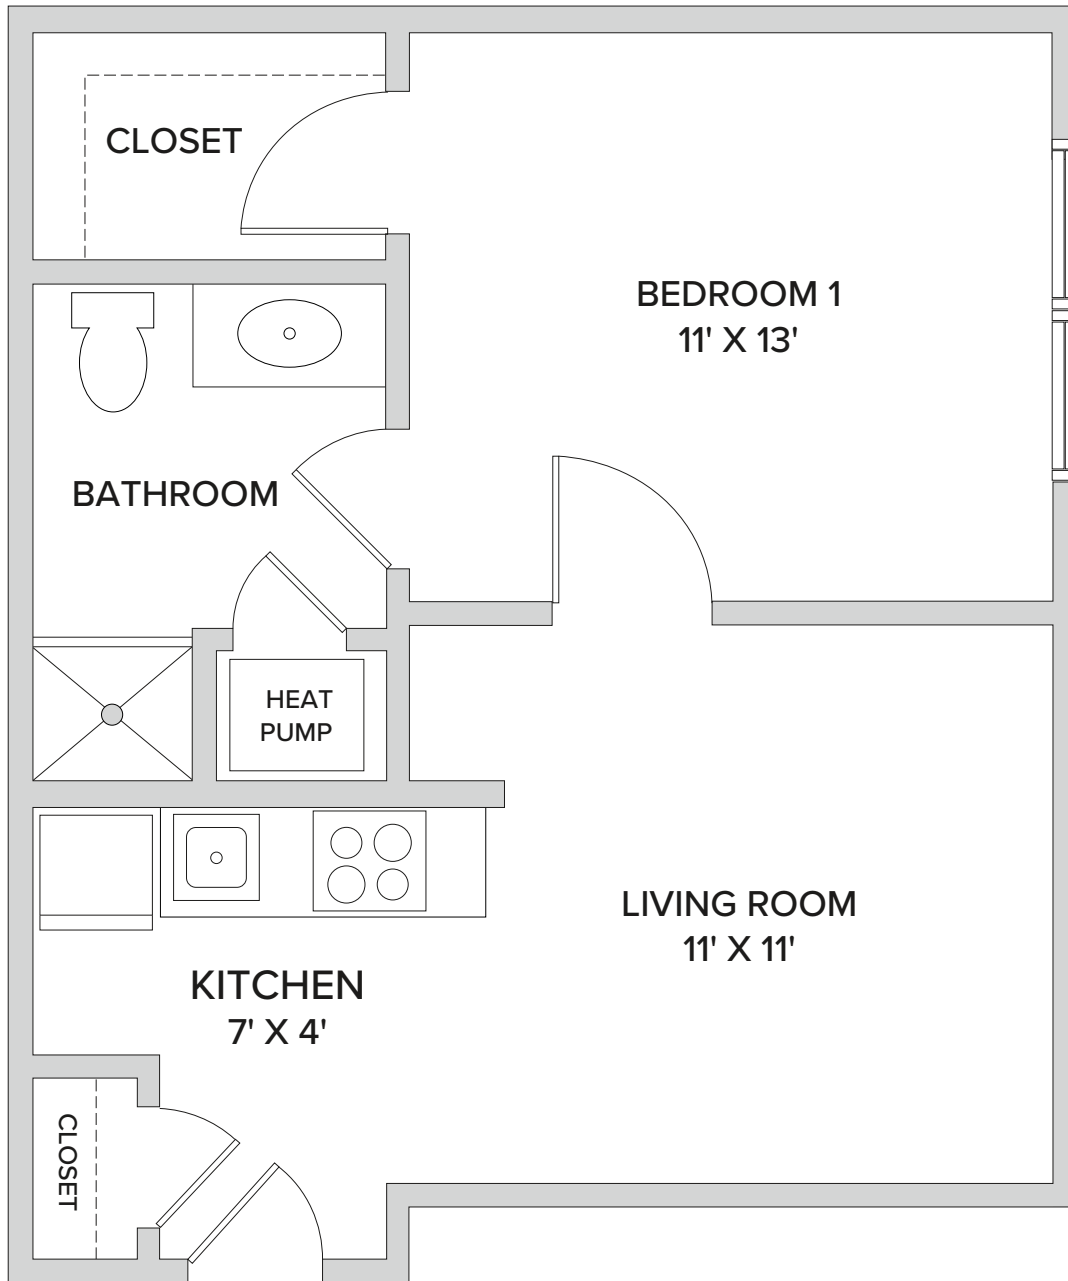

One Bedroom

575 Square Feet

100 McAuley Drive | Rochester, NY 14610 | 585-218-9000 | legacycloverblossom.com

Floor plans are not to scale and are shown for comparative purposes only. Actual apartment floor plans may have minor variations.

One Bedroom Grand

825 Square Feet

100 McAuley Drive | Rochester, NY 14610 | 585-218-9000 | legacycloverblossom.com

Floor plans are not to scale and are shown for comparative purposes only. Actual apartment floor plans may have minor variations.

One Bedroom Petite

438 Square Feet

100 McAuley Drive | Rochester, NY 14610 | 585-218-9000 | legacycloverblossom.com

Floor plans are not to scale and are shown for comparative purposes only. Actual apartment floor plans may have minor variations.

One Bedroom Deluxe

605 Square Feet

100 McAuley Drive | Rochester, NY 14610 | 585-218-9000 | legacycloverblossom.com

Floor plans are not to scale and are shown for comparative purposes only. Actual apartment floor plans may have minor variations.