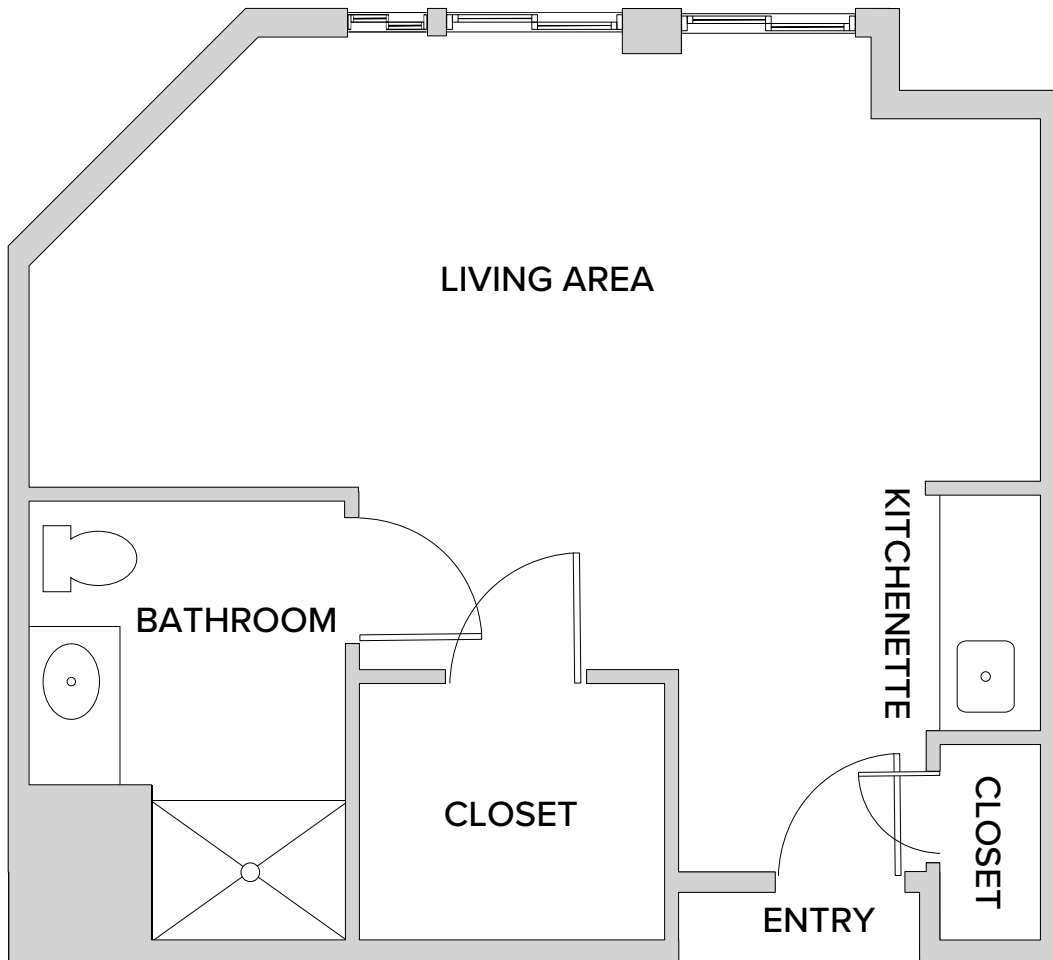

Studio: Thames

345-505 Square Feet

1 RiverVue Place • Tuckahoe, NY 10707 • 914-768-6000 • rivervue.watermarkcommunities.com
Floor plans are not to scale and are shown for comparative purposes only. Actual apartment floor plans may have minor variations.