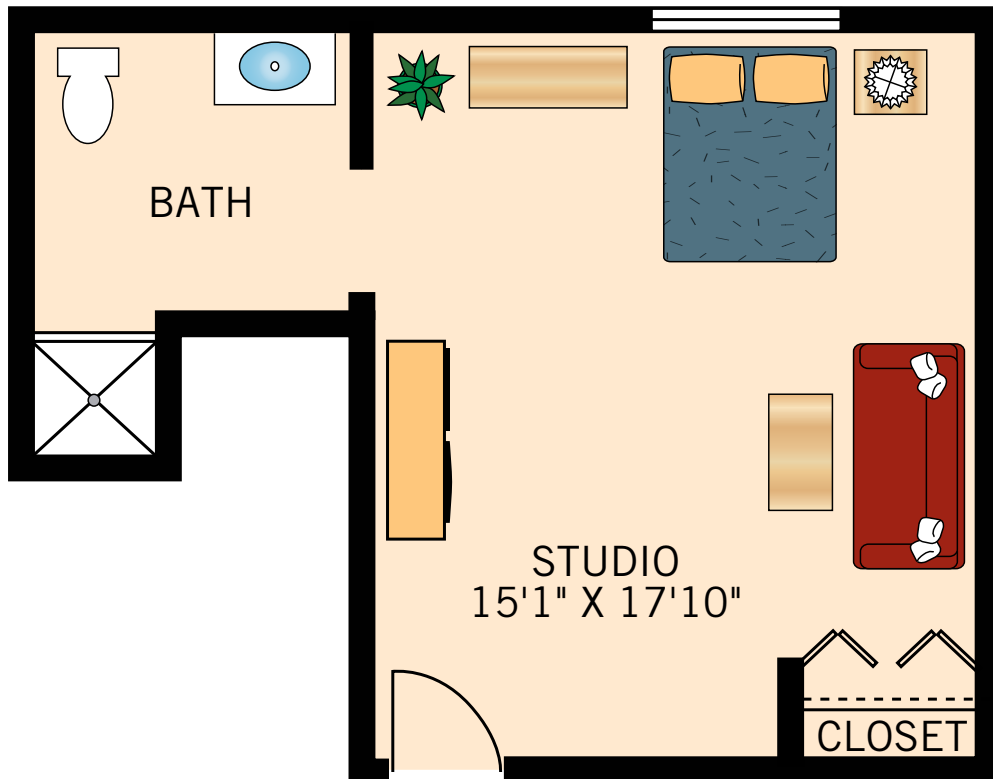

MEMORY CARE
STUDIO APARTMENT
328 Square Feet

Floor plans are not to scale and are shown for comparative purposes only.
Actual apartment floor plans may have minor variations.