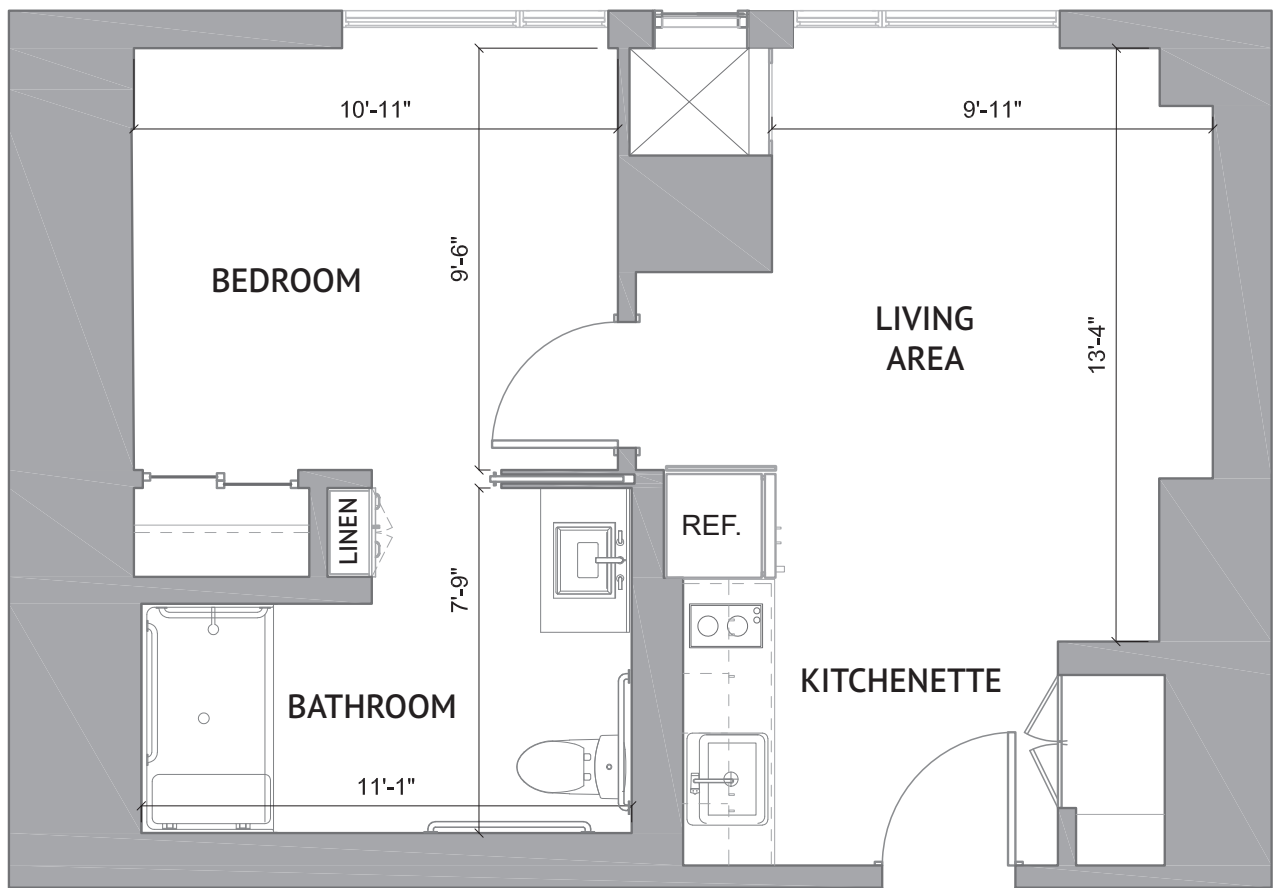

One Bedroom: B1
433 Square Feet

Assisted Living

947 Tiverton Avenue, Los Angeles, CA 90024 | Tel: 310-208-4590 | watermarkwestwood.com

Floor plans are not to scale and are shown for comparative purposes only. Actual apartment floor plans may have minor variations.

One Bedroom: B1-C
415 Square Feet

Assisted Living

947 Tiverton Avenue, Los Angeles, CA 90024 | Tel: 310-208-4590 | watermarkwestwood.com

Floor plans are not to scale and are shown for comparative purposes only. Actual apartment floor plans may have minor variations.