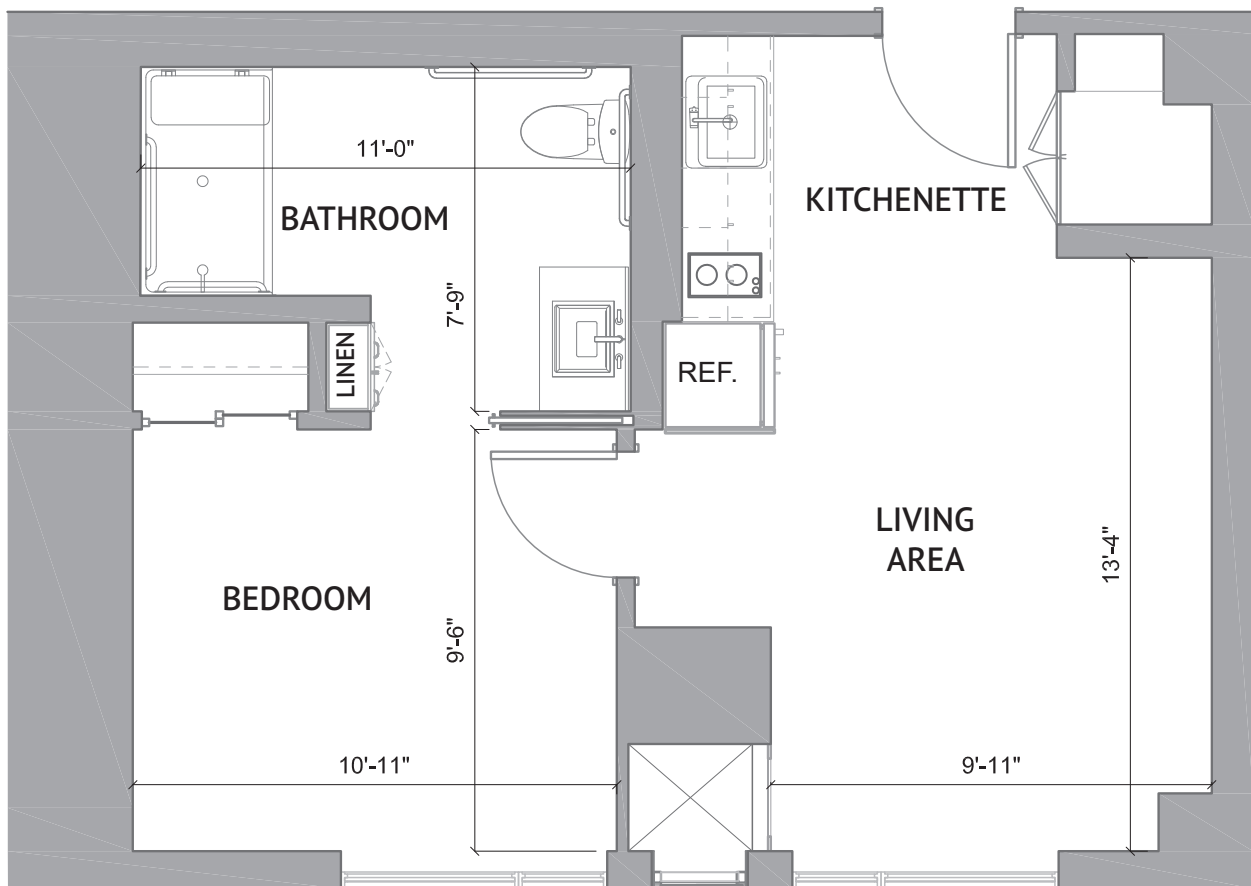

One Bedroom: B1
433 Square Feet

Assisted Living

947 Tiverton Avenue, Los Angeles, CA 90024 | Tel: 310-208-4590 | watermarkwestwood.com

Floor plans are not to scale and are shown for comparative purposes only. Actual apartment floor plans may have minor variations.

One Bedroom: B1-C
415 Square Feet

Assisted Living

947 Tiverton Avenue, Los Angeles, CA 90024 | Tel: 310-208-4590 | watermarkwestwood.com

Floor plans are not to scale and are shown for comparative purposes only. Actual apartment floor plans may have minor variations.